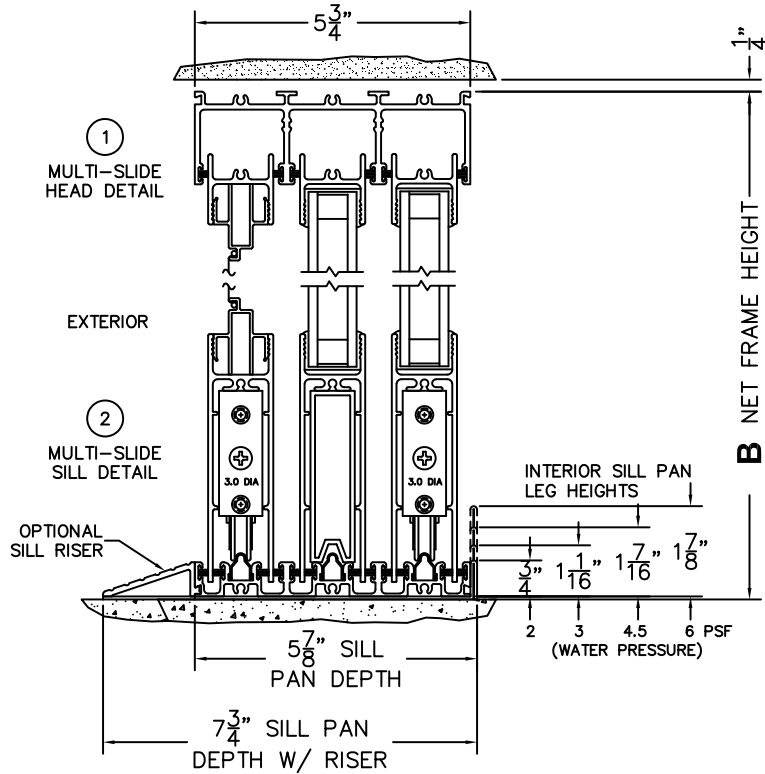

FLEETWOOD
WINDOWS & DOORS
FleetwoodUSA.com

NORWOOD 3070EX M/S
XOX CUSTOM CONFIGURATION
WITH SCREENS

ORDER NO.:

ITEM NO.:

REQUIRED DEALER INFO.

A(NET FRAME WIDTH)

B(NET FRAME HEIGHT)

SILL PAN HEIGHT (INTERIOR LEG)
(3/4", 1-1/16", 1-7/16" OR 1-7/8")

NOTES:

(USE RULER TO SCALE DIMENSIONS IN INCHES)

SCALE: 1/4

③ LOCK JAMB ④ INTERLOCKERS ⑤ INTERLOCKERS ⑥ LOCK JAMB