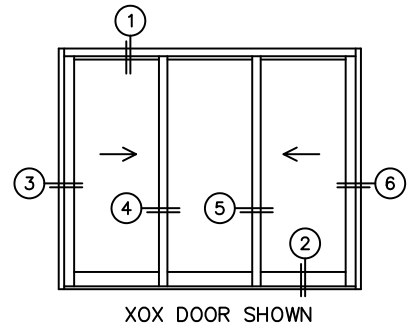

FLEETWOOD
WINDOWS & DOORS
FleetwoodUSA.com

NORWOOD 3070EX M/S
XOX CUSTOM CONFIGURATION
WITH SCREENS

ORDER NO.:

ITEM NO.:

REQUIRED DEALER INFO.

A(NET FRAME WIDTH)

B(NET FRAME HEIGHT)

SILL PAN HEIGHT (INTERIOR LEG)
(3/4", 1-1/16", 1-7/16" OR 1-7/8")

NOTES:

(USE RULER TO SCALE DIMENSIONS IN INCHES)

SCALE: 1/4

③ LOCK JAMB ④ INTERLOCKERS ⑤ INTERLOCKERS ⑥ LOCK JAMB