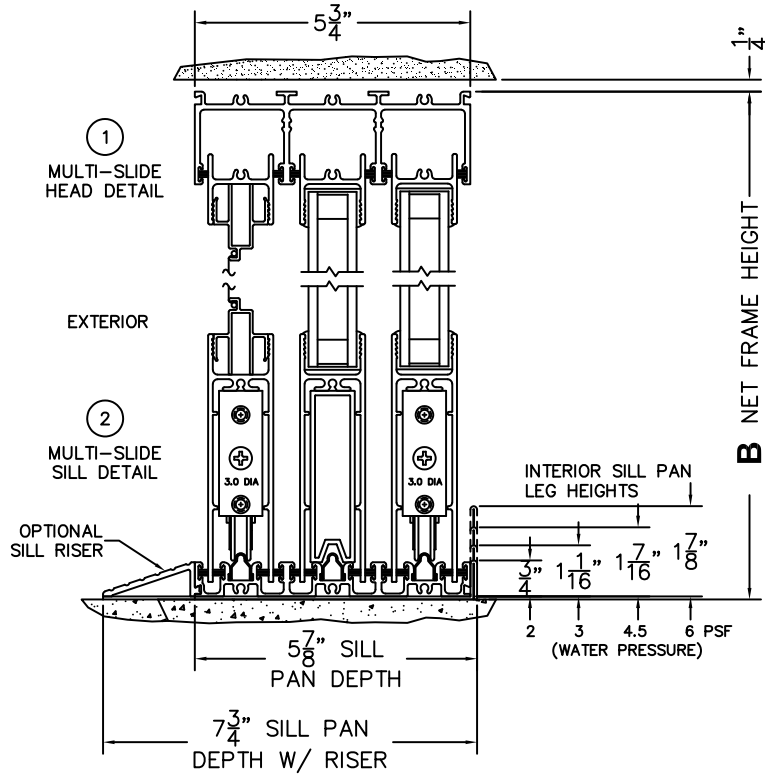

FLEETWOOD
WINDOWS & DOORS
FleetwoodUSA.com

NORWOOD 3070EX M/S
XOX CUSTOM CONFIGURATION
WITH SCREENS

ORDER NO.:

ITEM NO.:

REQUIRED DEALER INFO.

A(NET FRAME WIDTH)

B(NET FRAME HEIGHT)

SILL PAN HEIGHT (INTERIOR LEG)
(3/4", 1-1/16", 1-7/16" OR 1-7/8")

NOTES:

(USE RULER TO SCALE DIMENSIONS IN INCHES)

SCALE: 1/4

3 LOCK JAMB 4 INTERLOCKERS 5 INTERLOCKERS 6 LOCK JAMB