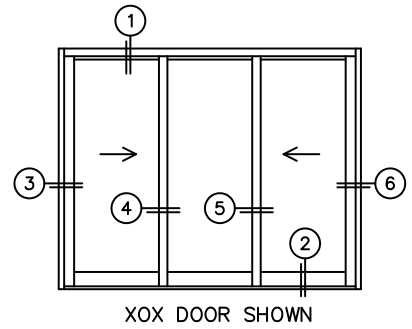

FLEETWOOD
WINDOWS & DOORS
FleetwoodUSA.com

NORWOOD 3070EX M/S
XOX CUSTOM CONFIGURATION
WITH SCREENS

ORDER NO.:

ITEM NO.:

REQUIRED DEALER INFO.

A(NET FRAME WIDTH)

B(NET FRAME HEIGHT)

SILL PAN HEIGHT (INTERIOR LEG)
(3/4", 1-1/16", 1-7/16" OR 1-7/8")

NOTES:

(USE RULER TO SCALE DIMENSIONS IN INCHES)

SCALE: 1/4

3 LOCK JAMB 4 INTERLOCKERS 5 INTERLOCKERS 6 LOCK JAMB