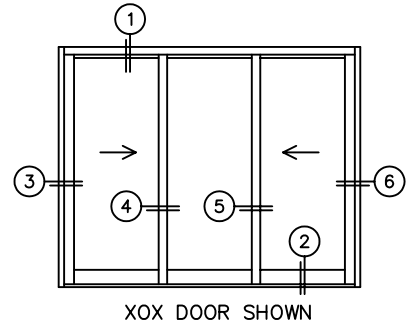

FLEETWOOD
WINDOWS & DOORS
FleetwoodUSA.com

NORWOOD 3070EX M/S
XOX CUSTOM CONFIGURATION
WITH SCREENS

ORDER NO.:

ITEM NO.:

SCALE: 1/4

REQUIRED DEALER INFO.

A (NET FRAME WIDTH)

B (NET FRAME HEIGHT)

SILL PAN HEIGHT (INTERIOR LEG)
(3/4", 1-1/16", 1-7/16" OR 1-7/8")

NOTES:

3 LOCK JAMB 4 INTERLOCKERS 5 INTERLOCKERS 6 LOCK JAMB