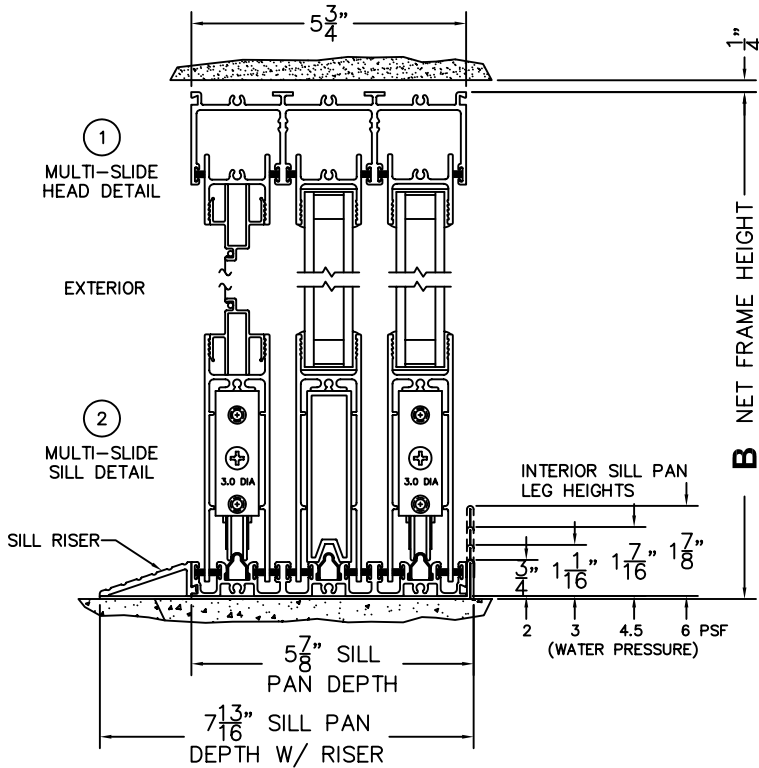

FLEETWOOD
WINDOWS & DOORS
FleetwoodUSA.com

NORWOOD 3070EX M/S
XOX CUSTOM CONFIGURATION
WITH SCREENS

ORDER NO.:

ITEM NO.:

SCALE: 1/4

REQUIRED DEALER INFO.

A (NET FRAME WIDTH)

B (NET FRAME HEIGHT)

SILL PAN HEIGHT (INTERIOR LEG)
(3/4", 1-1/16", 1-7/16" OR 1-7/8")

NOTES:

3 LOCK JAMB 4 INTERLOCKERS 5 INTERLOCKERS 6 LOCK JAMB