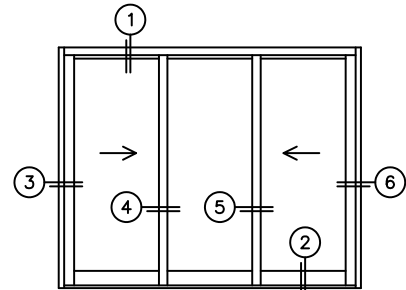

SILL PAN HEIGHT (INTERIOR LEG)  
(3/4", 1-1/16", 1-7/16" OR 1-7/8")

(USE RULER TO SCALE DIMENSIONS IN INCHES)

SCALE: 1/4

NOTES:

XOX DOOR SHOWN