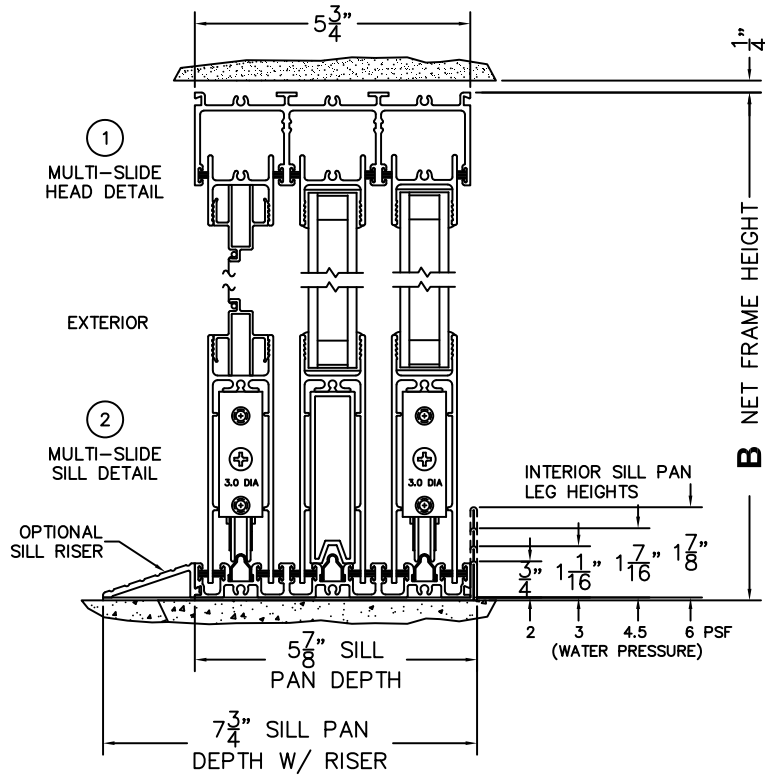

SILL PAN HEIGHT (INTERIOR LEG)  
(3/4", 1-1/16", 1-7/16" OR 1-7/8")

(USE RULER TO SCALE DIMENSIONS IN INCHES)

SCALE: 1/4

NOTES:

XOX DOOR SHOWN