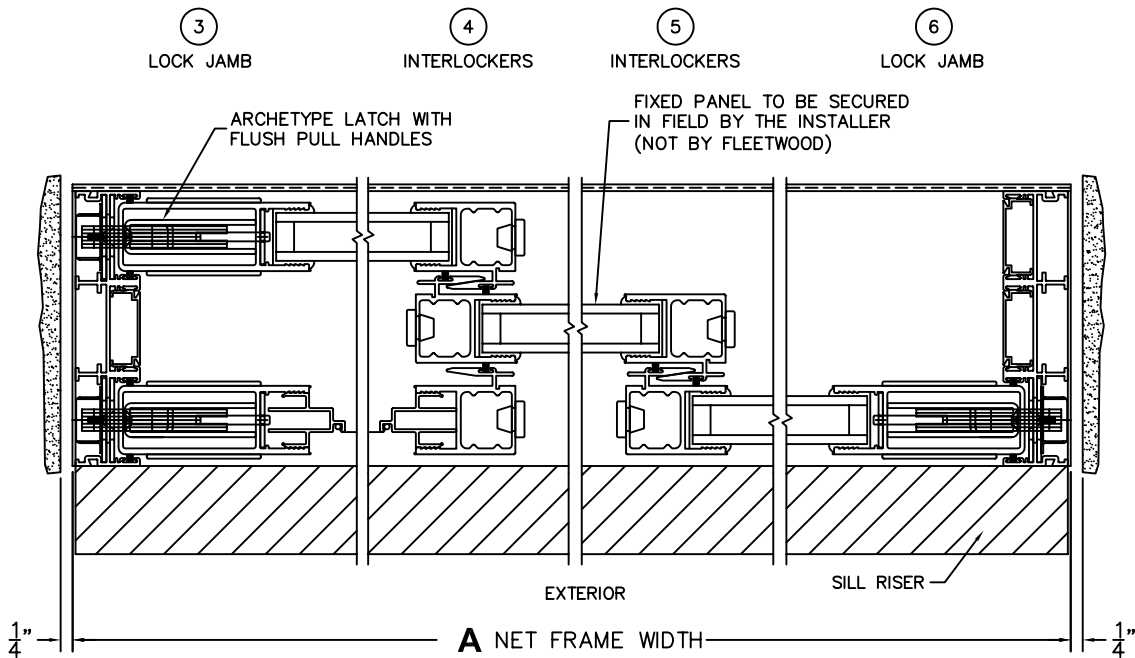

FLEETWOOD
WINDOWS & DOORS
FleetwoodUSA.com

NORWOOD 3070EX M/S
XOX CUSTOM CONFIGURATION
WITH SCREENS

ORDER NO.:

ITEM NO.:

SCALE: 1/4

REQUIRED DEALER INFO.

A(NET FRAME WIDTH)

B(NET FRAME HEIGHT)

SILL PAN HEIGHT(INTERIOR LEG)
(3/4", 1-1/16", 1-7/16" OR 1-7/8")

NOTES:

FLEETWOOD
WINDOWS & DOORS
FleetwoodUSA.com

NORWOOD 3070EX M/S
XOX CUSTOM CONFIGURATION
WITH SCREENS

ORDER NO.:

ITEM NO.:

SCALE: 1/4

DOOR SHOWN IN OPEN POSITION