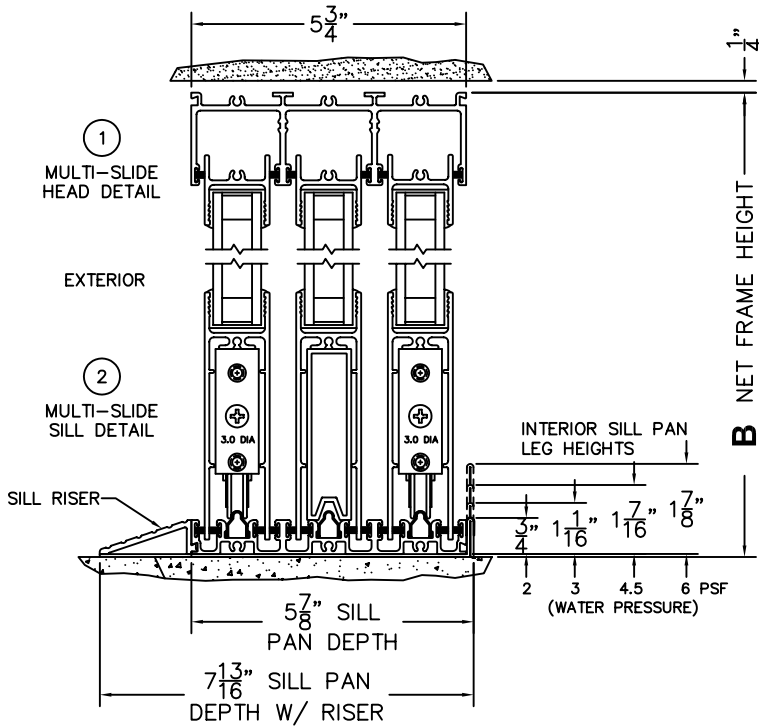

FLEETWOOD
WINDOWS & DOORS
FleetwoodUSA.com

NORWOOD 3070EX M/S
XOX CUSTOM CONFIGURATION
WITH SCREENS

ORDER NO.:

ITEM NO.:

SCALE: 1/4

REQUIRED DEALER INFO.

A(NET FRAME WIDTH)

B(NET FRAME HEIGHT)

SILL PAN HEIGHT(INTERIOR LEG)
(3/4", 1-1/16", 1-7/16" OR 1-7/8")

NOTES:

FLEETWOOD
WINDOWS & DOORS
FleetwoodUSA.com

NORWOOD 3070EX M/S
XOX CUSTOM CONFIGURATION
WITH SCREENS

ORDER NO.:

ITEM NO.:

SCALE: 1/4

DOOR SHOWN IN OPEN POSITION