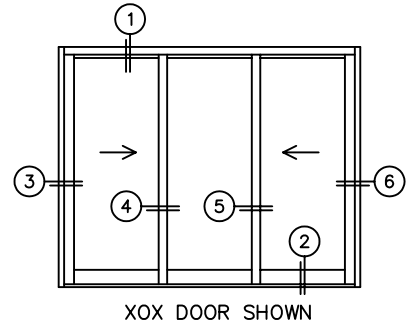

FLEETWOOD
WINDOWS & DOORS
FleetwoodUSA.com

NORWOOD 3070EX M/S
XOX CUSTOM CONFIGURATION
WITH SCREENS

ORDER NO.:

ITEM NO.:

SCALE: 1/4

REQUIRED DEALER INFO.

A(NET FRAME WIDTH)

B(NET FRAME HEIGHT)

SILL PAN HEIGHT(INTERIOR LEG)
(3/4", 1-1/16", 1-7/16" OR 1-7/8")

NOTES:

FLEETWOOD
WINDOWS & DOORS
FleetwoodUSA.com

NORWOOD 3070EX M/S
XOX CUSTOM CONFIGURATION
WITH SCREENS

ORDER NO.:

ITEM NO.:

SCALE: 1/4

DOOR SHOWN IN OPEN POSITION