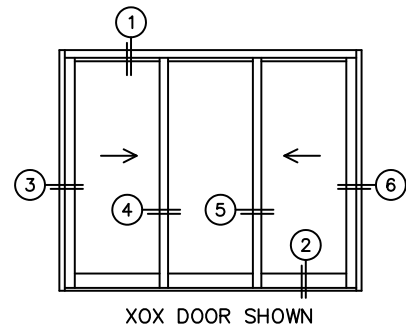

FLEETWOOD
WINDOWS & DOORS
FleetwoodUSA.com

NORWOOD 3070EX M/S
XOX CUSTOM CONFIGURATION
NO SCREENS

ORDER NO.:

ITEM NO.:

REQUIRED DEALER INFO.

A(NET FRAME WIDTH)

B(NET FRAME HEIGHT)

SILL PAN HEIGHT(INTERIOR LEG)
(3/4", 1-1/16", 1-7/16" OR 1-7/8")

(USE RULER TO SCALE DIMENSIONS IN INCHES)

SCALE: 1/4

NOTES:

3 FIXED JAMB 4 INTERLOCKERS 5 INTERLOCKERS 6 LOCK JAMB