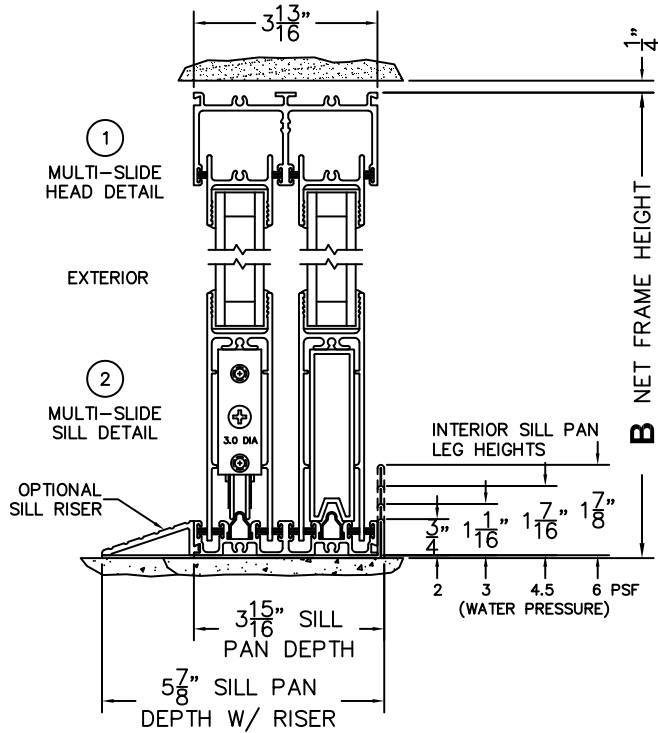

FLEETWOOD
WINDOWS & DOORS
FleetwoodUSA.com

NORWOOD 3070EX M/S
XOX CUSTOM CONFIGURATION
NO SCREENS

ORDER NO.:

ITEM NO.:

REQUIRED DEALER INFO.

A(NET FRAME WIDTH)

B(NET FRAME HEIGHT)

SILL PAN HEIGHT(INTERIOR LEG)
(3/4", 1-1/16", 1-7/16" OR 1-7/8")

(USE RULER TO SCALE DIMENSIONS IN INCHES)

SCALE: 1/4

NOTES:

3 FIXED JAMB 4 INTERLOCKERS 5 INTERLOCKERS 6 LOCK JAMB