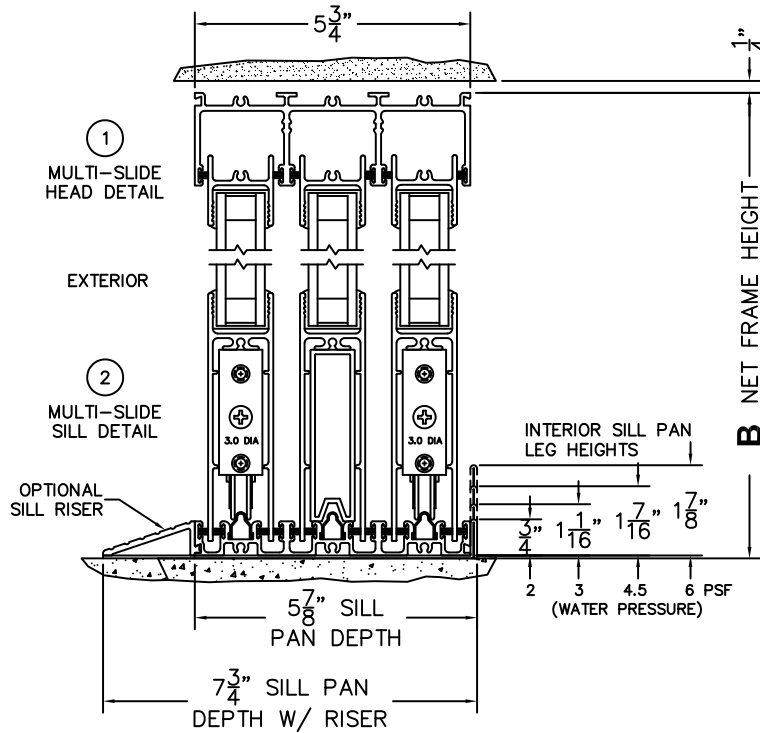

FLEETWOOD
WINDOWS & DOORS
FleetwoodUSA.com

NORWOOD 3070EX M/S
XOX STANDARD CONFIGURATION
NO SCREENS

ORDER NO.:

ITEM NO.:

REQUIRED DEALER INFO.

A(NET FRAME WIDTH)

B(NET FRAME HEIGHT)

SILL PAN HEIGHT (INTERIOR LEG)
(3/4", 1-1/16", 1-7/16" OR 1-7/8")

NOTES:

(USE RULER TO SCALE DIMENSIONS IN INCHES)

SCALE: 1/4

3 LOCK JAMB

4 INTERLOCKERS

5 INTERLOCKERS

6 LOCK JAMB