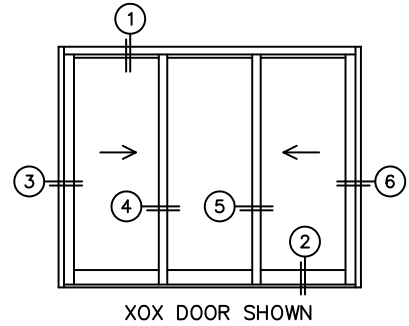

FLEETWOOD
WINDOWS & DOORS
FleetwoodUSA.com

NORWOOD 3070EX M/S
XOX STANDARD CONFIGURATION
NO SCREENS

ORDER NO.:

ITEM NO.:

REQUIRED DEALER INFO.

A(NET FRAME WIDTH)

B(NET FRAME HEIGHT)

SILL PAN HEIGHT (INTERIOR LEG)
(3/4", 1-1/16", 1-7/16" OR 1-7/8")

NOTES:

(USE RULER TO SCALE DIMENSIONS IN INCHES)

SCALE: 1/4

3 LOCK JAMB

4 INTERLOCKERS

5 INTERLOCKERS

6 LOCK JAMB