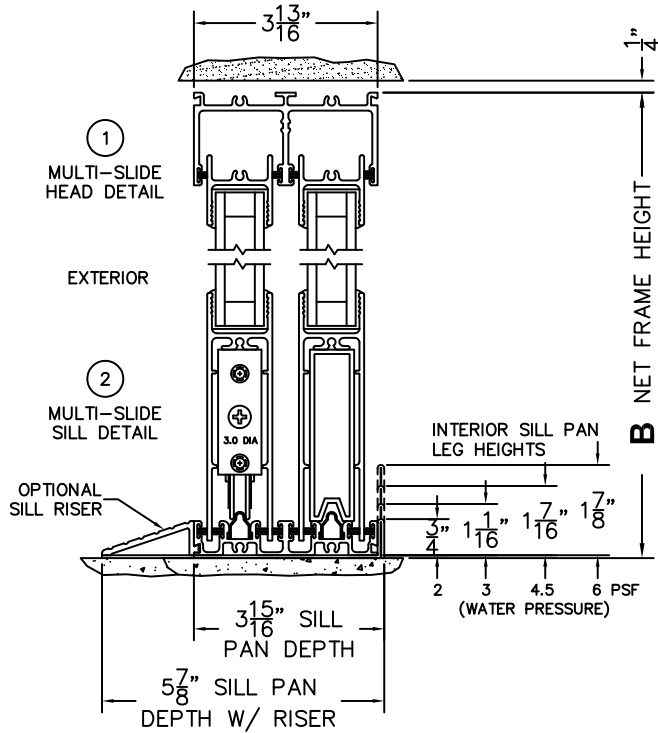

FLEETWOOD
WINDOWS & DOORS
FleetwoodUSA.com

NORWOOD 3070EX M/S
XOX STANDARD CONFIGURATION
NO SCREENS

| | |
|-------------------------------|------------------------------------|
| ORDER NO.: | |
| ITEM NO.: | |
| REQUIRED DEALER INFO. | |
| A (NET FRAME WIDTH) | |
| B (NET FRAME HEIGHT) | |
| SILL PAN HEIGHT(INTERIOR LEG) | (3/4", 1-1/16", 1-7/16" OR 1-7/8") |

SCALE: 1/4

NOTES: