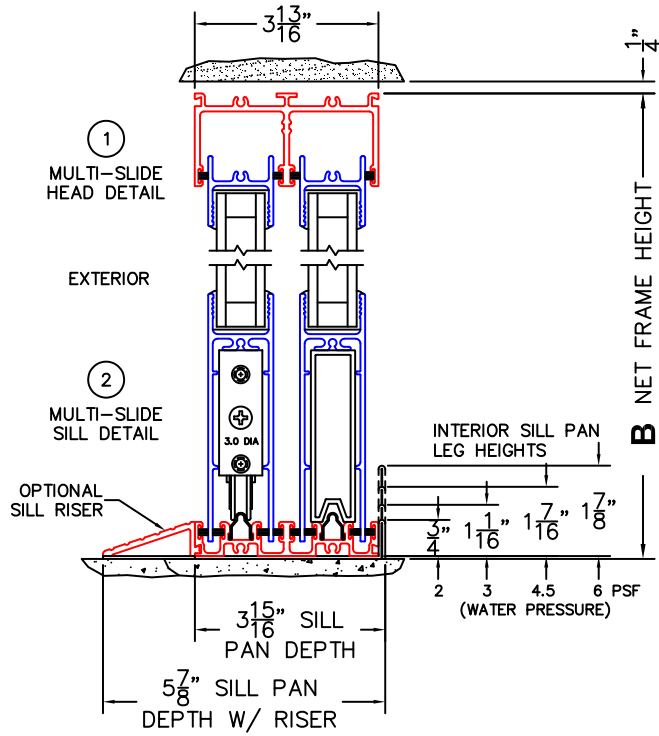

FLEETWOOD
WINDOWS & DOORS
FleetwoodUSA.com

NORWOOD 3070EX M/S
XOX CUSTOM CONFIGURATION
NO SCREENS

ORDER NO.:

ITEM NO.:

REQUIRED DEALER INFO.

A(NET FRAME WIDTH)

B(NET FRAME HEIGHT)

SILL PAN HEIGHT (INTERIOR LEG)
(3/4", 1-1/16", 1-7/16" OR 1-7/8")

(USE RULER TO SCALE DIMENSIONS IN INCHES)

SCALE: 1/4

NOTES:

③ FIXED JAMB ④ INTERLOCKERS ⑤ INTERLOCKERS ⑥ LOCK JAMB