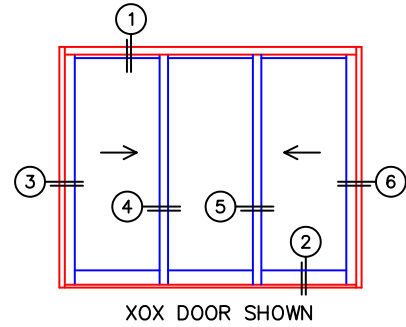

FLEETWOOD
WINDOWS & DOORS
FleetwoodUSA.com

NORWOOD 3070EX M/S
XOX CUSTOM CONFIGURATION
NO SCREENS

ORDER NO.:

ITEM NO.:

REQUIRED DEALER INFO.

A(NET FRAME WIDTH)

B(NET FRAME HEIGHT)

SILL PAN HEIGHT (INTERIOR LEG)
(3/4", 1-1/16", 1-7/16" OR 1-7/8")

(USE RULER TO SCALE DIMENSIONS IN INCHES)

SCALE: 1/4

NOTES:

③ FIXED JAMB ④ INTERLOCKERS ⑤ INTERLOCKERS ⑥ LOCK JAMB