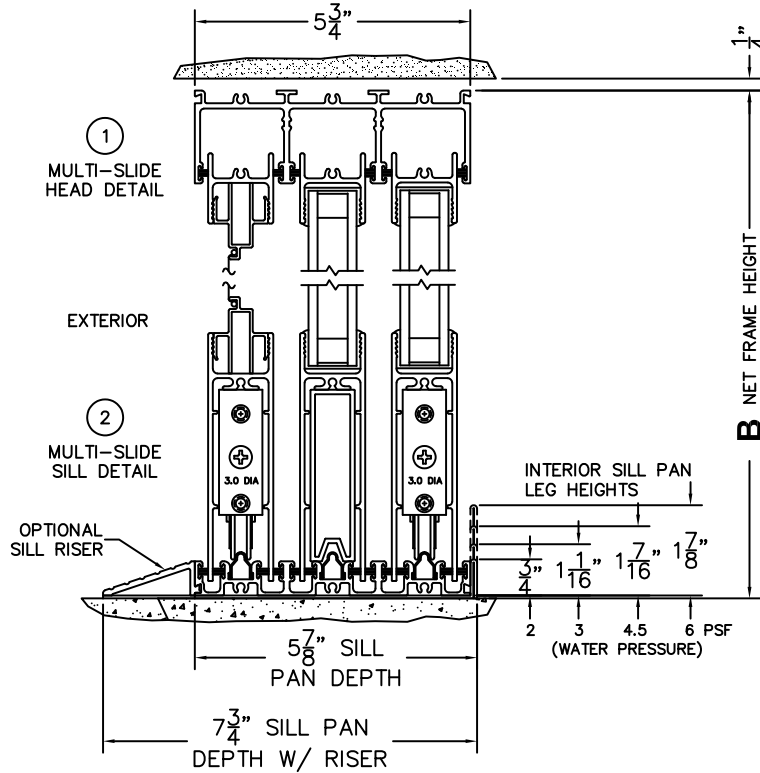

FLEETWOOD
WINDOWS & DOORS
FleetwoodUSA.com

NORWOOD 3070EX M/S
XOOX STANDARD CONFIGURATION
WITH SCREENS

ORDER NO.:

ITEM NO.:

REQUIRED DEALER INFO.

A(NET FRAME WIDTH)

B(NET FRAME HEIGHT)

SILL PAN HEIGHT (INTERIOR LEG)
(3/4", 1-1/16", 1-7/16" OR 1-7/8")

(USE RULER TO SCALE DIMENSIONS IN INCHES)

SCALE: 1/4

NOTES:

XOOX DOOR SHOWN