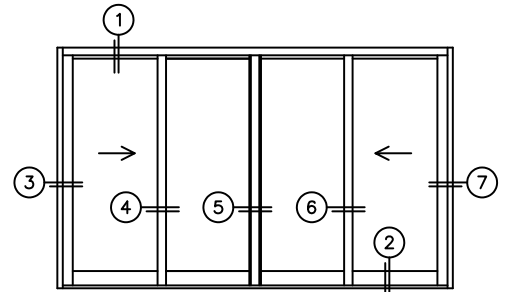

FLEETWOOD
WINDOWS & DOORS
FleetwoodUSA.com

NORWOOD 3070EX M/S
XOOX STANDARD CONFIGURATION
WITH SCREENS

ORDER NO.:

ITEM NO.:

REQUIRED DEALER INFO.

A(NET FRAME WIDTH)

B(NET FRAME HEIGHT)

SILL PAN HEIGHT (INTERIOR LEG)
(3/4", 1-1/16", 1-7/16" OR 1-7/8")

(USE RULER TO SCALE DIMENSIONS IN INCHES)

SCALE: 1/4

NOTES:

XOOX DOOR SHOWN