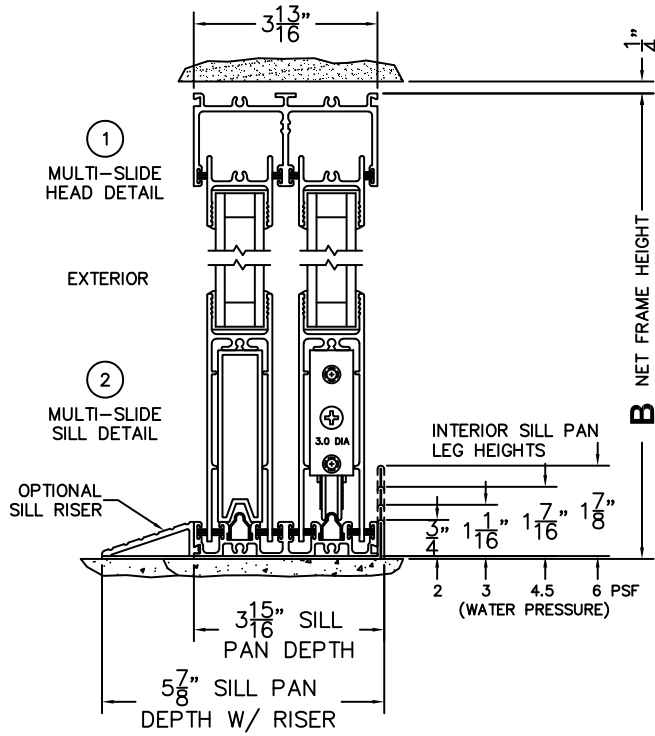

FLEETWOOD
WINDOWS & DOORS
FleetwoodUSA.com

NORWOOD 3070EX M/S
XOOX STANDARD CONFIGURATION
NO SCREENS

ORDER NO.:

ITEM NO.:

REQUIRED DEALER INFO.

A(NET FRAME WIDTH)

B(NET FRAME HEIGHT)

SILL PAN HEIGHT (INTERIOR LEG)
(3/4", 1-1/16", 1-7/16" OR 1-7/8")

(USE RULER TO SCALE DIMENSIONS IN INCHES)

SCALE: 1/4

NOTES:

XOOX DOOR SHOWN

- ③
LOCK JAMB
- ④
INTERLOCKERS
- ⑤
T-MULLION
- ⑥
INTERLOCKERS
- ⑦
LOCK JAMB