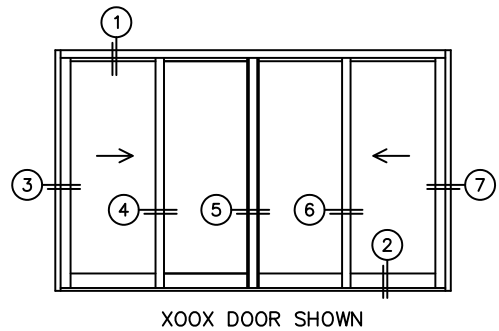

FLEETWOOD
WINDOWS & DOORS
FleetwoodUSA.com

NORWOOD 3070EX M/S
XOOX STANDARD CONFIGURATION
NO SCREENS

ORDER NO.:

ITEM NO.:

REQUIRED DEALER INFO.

A(NET FRAME WIDTH)

B(NET FRAME HEIGHT)

SILL PAN HEIGHT (INTERIOR LEG)
(3/4", 1-1/16", 1-7/16" OR 1-7/8")

(USE RULER TO SCALE DIMENSIONS IN INCHES)

SCALE: 1/4

NOTES:

XOOX DOOR SHOWN

- ③
LOCK JAMB
- ④
INTERLOCKERS
- ⑤
T-MULLION
- ⑥
INTERLOCKERS
- ⑦
LOCK JAMB