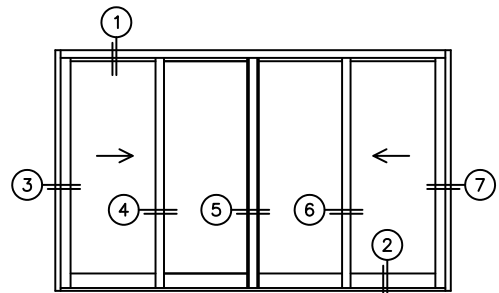

FLEETWOOD
WINDOWS & DOORS
FleetwoodUSA.com

NORWOOD 3070EX M/S
XOOX STANDARD CONFIGURATION
NO SCREENS

ORDER NO.:

ITEM NO.:

REQUIRED DEALER INFO.

A(NET FRAME WIDTH)

B(NET FRAME HEIGHT)

SILL PAN HEIGHT (INTERIOR LEG)
(3/4", 1-1/16", 1-7/16" OR 1-7/8")

(USE RULER TO SCALE DIMENSIONS IN INCHES)

SCALE: 1/4

NOTES:

XOOX DOOR SHOWN

- ③
LOCK JAMB
- ④
INTERLOCKERS
- ⑤
T-MULLION
- ⑥
INTERLOCKERS
- ⑦
LOCK JAMB