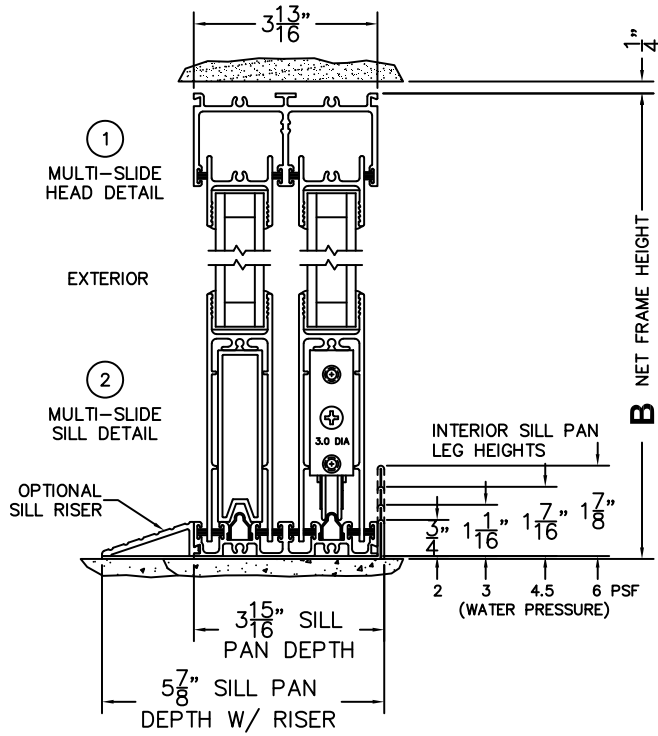

FLEETWOOD
WINDOWS & DOORS
FleetwoodUSA.com

NORWOOD 3070EX M/S
XOOX STANDARD CONFIGURATION
NO SCREENS

ORDER NO.:

ITEM NO.:

REQUIRED DEALER INFO.

A(NET FRAME WIDTH)

B(NET FRAME HEIGHT)

SILL PAN HEIGHT (INTERIOR LEG)
(3/4", 1-1/16", 1-7/16" OR 1-7/8")

(USE RULER TO SCALE DIMENSIONS IN INCHES)

SCALE: 1/4

NOTES:

XOOX DOOR SHOWN

- ③
LOCK JAMB
- ④
INTERLOCKERS
- ⑤
T-MULLION
- ⑥
INTERLOCKERS
- ⑦
LOCK JAMB