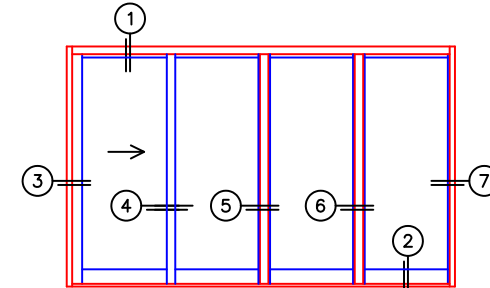

SILL PAN HEIGHT(INTEIOR LEG)
(3/4", 1-1/16", 1-7/16" OR 1-7/8")

NOTES:

(USE RULER TO SCALE DIMENSIONS IN INCHES)

SCALE: 1/4

X000 DOOR SHOWN