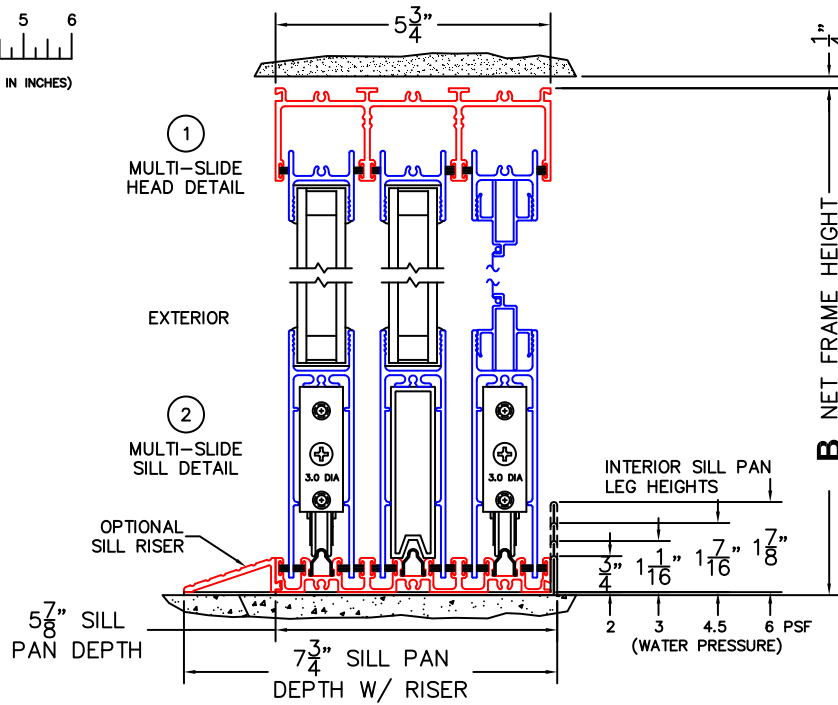

SILL PAN HEIGHT(INTEIOR LEG)
(3/4", 1-1/16", 1-7/16" OR 1-7/8")

NOTES:

(USE RULER TO SCALE DIMENSIONS IN INCHES)

SCALE: 1/4

X000 DOOR SHOWN