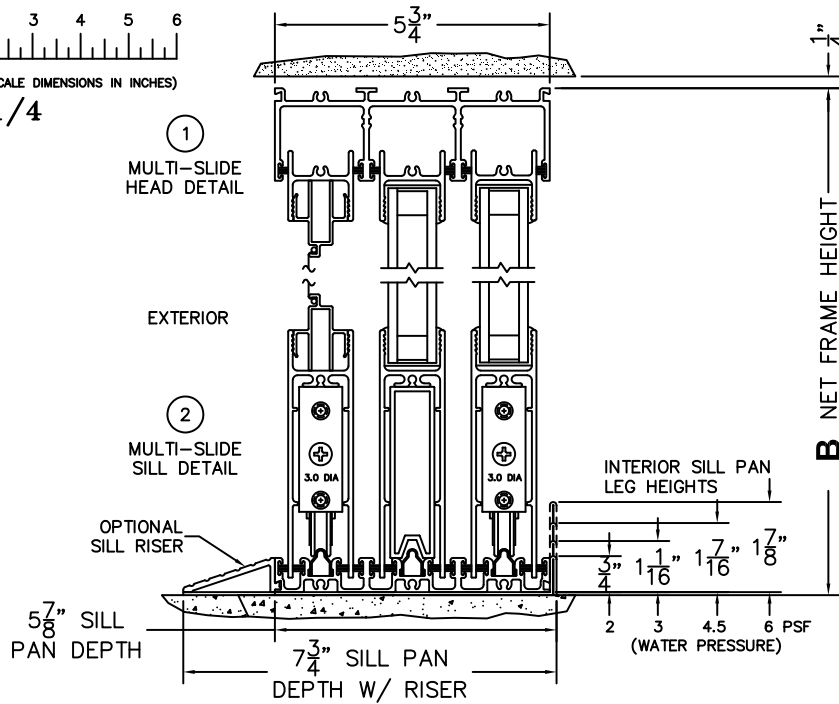

FLEETWOOD
WINDOWS & DOORS
FleetwoodUSA.com

NORWOOD 3070EX M/S

X000000 CUSTOM CONFIGURATION
WITH SCREENS

ORDER NO.:

ITEM NO.:

REQUIRED DEALER INFO.

A (NET FRAME WIDTH)

B (NET FRAME HEIGHT)

SILL PAN HEIGHT (INTERIOR LEG)
(3/4", 1-1/16", 1-7/16" OR 1-7/8")

NOTES:

(USE RULER TO SCALE DIMENSIONS IN INCHES)

SCALE: 1/4

X0000000 DOOR SHOWN