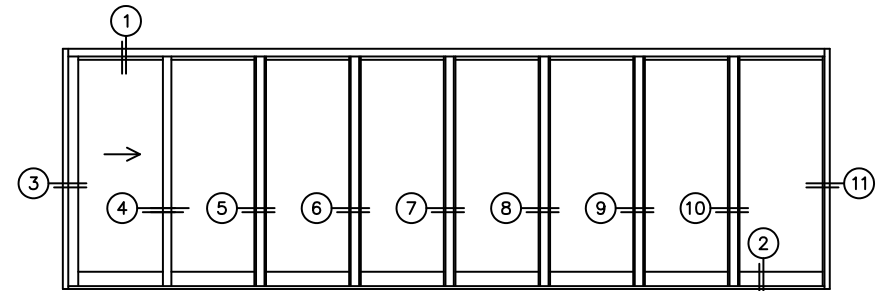

FLEETWOOD
WINDOWS & DOORS
FleetwoodUSA.com

NORWOOD 3070EX M/S

X000000 CUSTOM CONFIGURATION
WITH SCREENS

ORDER NO.:

ITEM NO.:

REQUIRED DEALER INFO.

A (NET FRAME WIDTH)

B (NET FRAME HEIGHT)

SILL PAN HEIGHT (INTERIOR LEG)
(3/4", 1-1/16", 1-7/16" OR 1-7/8")

NOTES:

(USE RULER TO SCALE DIMENSIONS IN INCHES)

SCALE: 1/4

X0000000 DOOR SHOWN