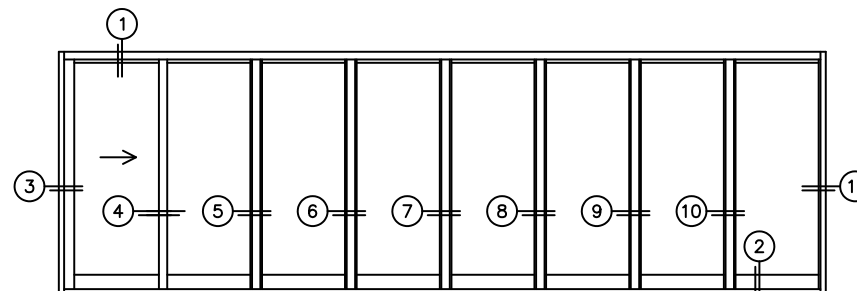

FLEETWOOD
WINDOWS & DOORS
FleetwoodUSA.com

NORWOOD 3070EX M/S

X0000000 CUSTOM CONFIGURATION
WITH SCREENS

ORDER NO.:

ITEM NO.:

REQUIRED DEALER INFO.

A (NET FRAME WIDTH)

B (NET FRAME HEIGHT)

SILL PAN HEIGHT (INTERIOR LEG)
(3/4", 1-1/16", 1-7/16" OR 1-7/8")

NOTES:

(USE RULER TO SCALE DIMENSIONS IN INCHES)

SCALE: 1/4

X0000000 DOOR SHOWN

- (3)
LOCK JAMB
- (4)
INTERLOCKERS
- (5)
T-MULLION
- (6)
T-MULLION
- (7)
T-MULLION
- (8)
T-MULLION
- (9)
T-MULLION
- (10)
T-MULLION
- (11)
FIXED JAMB