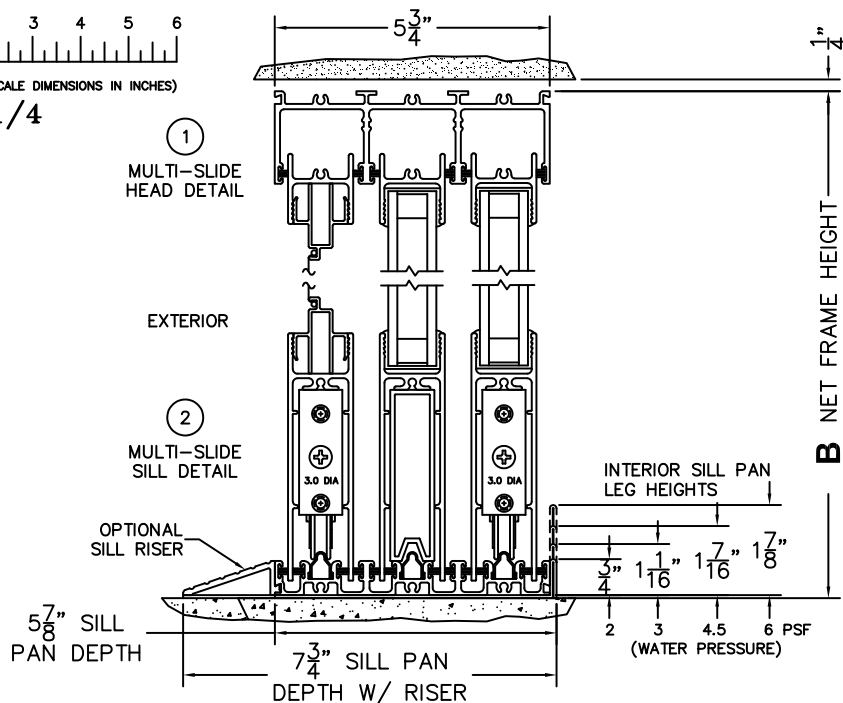

SILL PAN HEIGHT (INTERIOR LEG)
(3/4", 1-1/16", 1-7/16" OR 1-7/8")

NOTES:

(USE RULER TO SCALE DIMENSIONS IN INCHES)

SCALE: 1/4

X0000000 DOOR SHOWN

- (3)
LOCK JAMB
- (4)
INTERLOCKERS
- (5)
T-MULLION
- (6)
T-MULLION
- (7)
T-MULLION
- (8)
T-MULLION
- (9)
T-MULLION
- (10)
T-MULLION
- (11)
FIXED JAMB