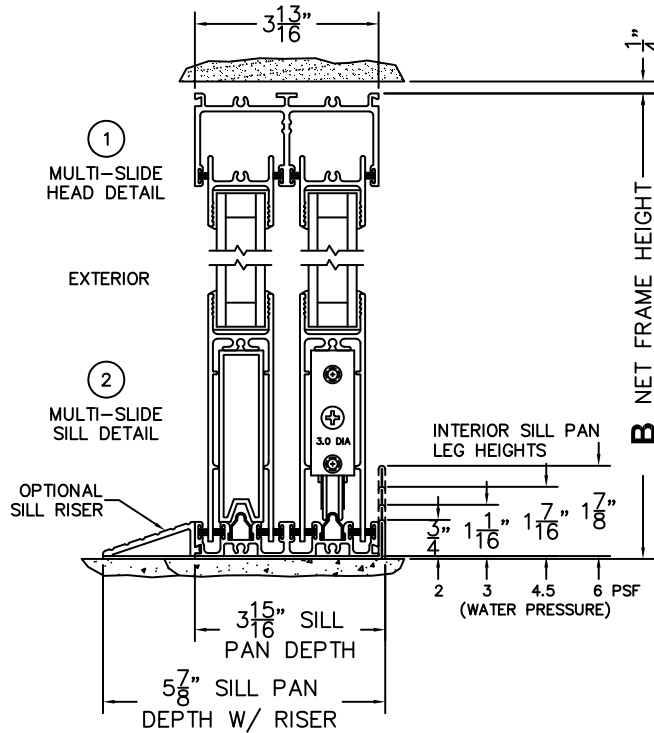

FLEETWOOD
WINDOWS & DOORS
FleetwoodUSA.com

NORWOOD 3070EX M/S
X0000 STANDARD CONFIGURATION
NO SCREENS

ORDER NO.:

ITEM NO.:

REQUIRED DEALER INFO.

A(NET FRAME WIDTH)

B(NET FRAME HEIGHT)

SILL PAN HEIGHT (INTERIOR LEG)
(3/4", 1-1/16", 1-7/16" OR 1-7/8")

(USE RULER TO SCALE DIMENSIONS IN INCHES)

SCALE: 1/4

NOTES:

X0000 DOOR SHOWN