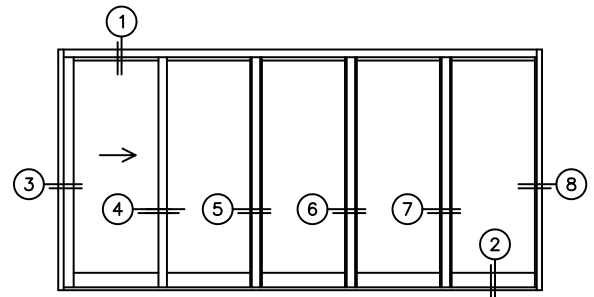

FLEETWOOD
WINDOWS & DOORS
FleetwoodUSA.com

NORWOOD 3070EX M/S
X0000 STANDARD CONFIGURATION
NO SCREENS

ORDER NO.:

ITEM NO.:

REQUIRED DEALER INFO.

A(NET FRAME WIDTH)

B(NET FRAME HEIGHT)

SILL PAN HEIGHT (INTERIOR LEG)
(3/4", 1-1/16", 1-7/16" OR 1-7/8")

(USE RULER TO SCALE DIMENSIONS IN INCHES)

SCALE: 1/4

NOTES:

X0000 DOOR SHOWN