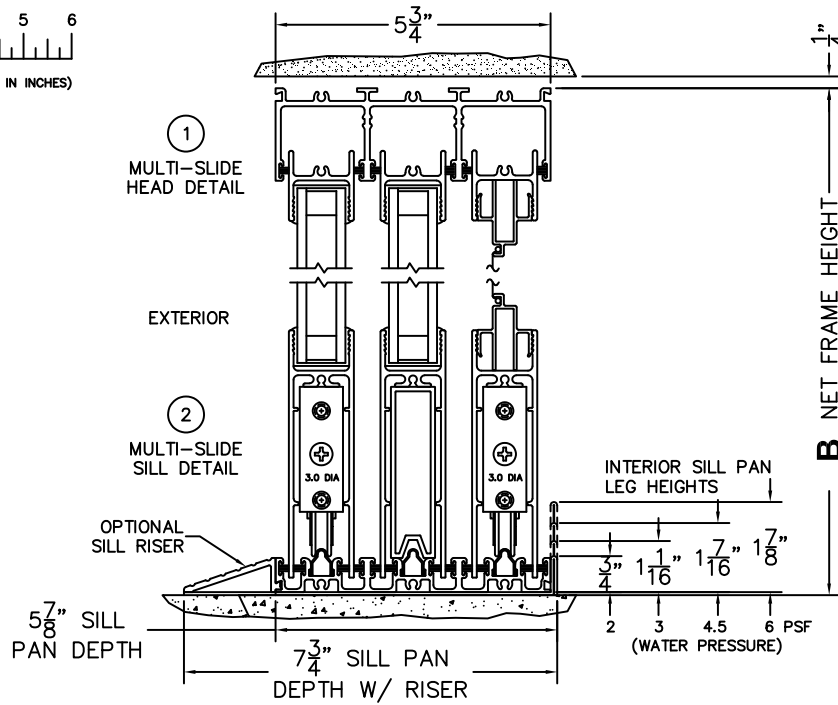

# NORWOOD 3070EX M/S

X000 CUSTOM CONFIGURATION  
WITH SCREENS

ORDER NO.:

ITEM NO.:

REQUIRED DEALER INFO.

**A**(NET FRAME WIDTH)

**B**(NET FRAME HEIGHT)

SILL PAN HEIGHT(INTERIOR LEG)  
(3/4", 1-1/16", 1-7/16" OR 1-7/8")

NOTES:

(USE RULER TO SCALE DIMENSIONS IN INCHES)

SCALE: 1/4

X000 DOOR SHOWN