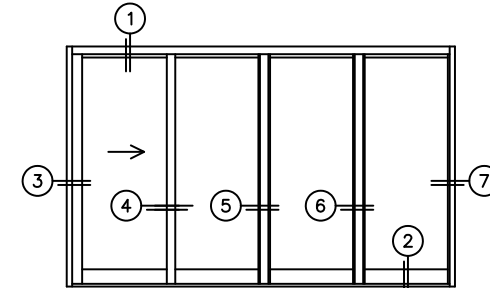

# NORWOOD 3070EX M/S

X000 CUSTOM CONFIGURATION  
WITH SCREENS

ORDER NO.:

ITEM NO.:

REQUIRED DEALER INFO.

**A**(NET FRAME WIDTH)

**B**(NET FRAME HEIGHT)

SILL PAN HEIGHT(INTERIOR LEG)  
(3/4", 1-1/16", 1-7/16" OR 1-7/8")

NOTES:

(USE RULER TO SCALE DIMENSIONS IN INCHES)

SCALE: 1/4

X000 DOOR SHOWN