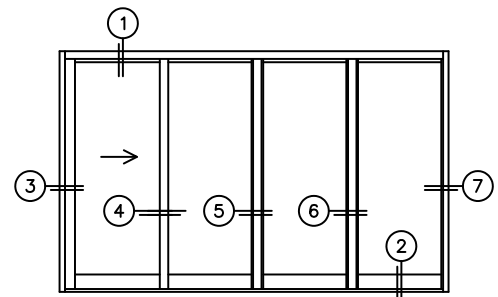

FLEETWOOD
WINDOWS & DOORS
FleetwoodUSA.com

NORWOOD 3070EX M/S
X000 STANDARD CONFIGURATION
NO SCREENS

ORDER NO.:

ITEM NO.:

REQUIRED DEALER INFO.

A(NET FRAME WIDTH)

B(NET FRAME HEIGHT)

SILL PAN HEIGHT (INTERIOR LEG)
(3/4", 1-1/16", 1-7/16" OR 1-7/8")

(USE RULER TO SCALE DIMENSIONS IN INCHES)

SCALE: 1/4

NOTES:

X000 DOOR SHOWN

- ③
LOCK JAMB
- ④
INTERLOCKERS
- ⑤
T-MULLION
- ⑥
T-MULLION
- ⑦
FIXED JAMB