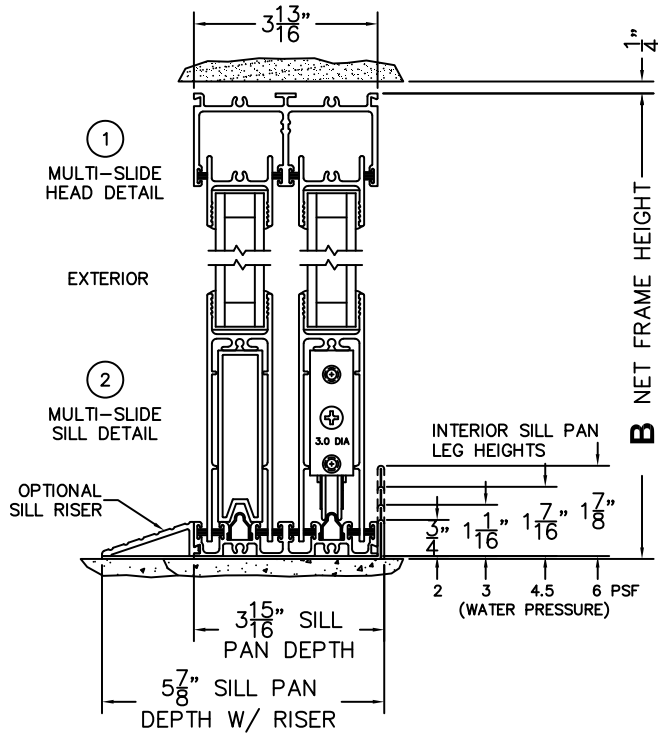

FLEETWOOD
WINDOWS & DOORS
FleetwoodUSA.com

NORWOOD 3070EX M/S
X000 STANDARD CONFIGURATION
NO SCREENS

ORDER NO.:

ITEM NO.:

REQUIRED DEALER INFO.

A(NET FRAME WIDTH)

B(NET FRAME HEIGHT)

SILL PAN HEIGHT (INTERIOR LEG)
(3/4", 1-1/16", 1-7/16" OR 1-7/8")

(USE RULER TO SCALE DIMENSIONS IN INCHES)

SCALE: 1/4

NOTES:

X000 DOOR SHOWN

- ③
LOCK JAMB
- ④
INTERLOCKERS
- ⑤
T-MULLION
- ⑥
T-MULLION
- ⑦
FIXED JAMB