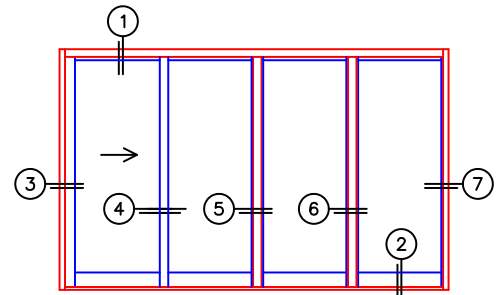

FLEETWOOD
WINDOWS & DOORS
FleetwoodUSA.com

NORWOOD 3070EX M/S
X000 CUSTOM CONFIGURATION
NO SCREENS

ORDER NO.:

ITEM NO.:

REQUIRED DEALER INFO.

A(NET FRAME WIDTH)

B(NET FRAME HEIGHT)

SILL PAN HEIGHT (INTERIOR LEG)
(3/4", 1-1/16", 1-7/16" OR 1-7/8")

(USE RULER TO SCALE DIMENSIONS IN INCHES)

SCALE: 1/4

NOTES:

X000 DOOR SHOWN