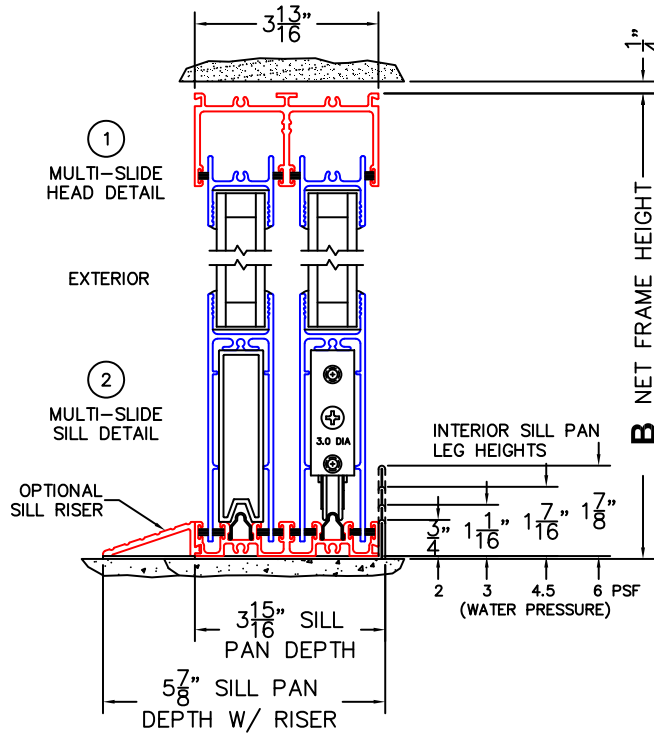

FLEETWOOD
WINDOWS & DOORS
FleetwoodUSA.com

NORWOOD 3070EX M/S
X000 CUSTOM CONFIGURATION
NO SCREENS

ORDER NO.:

ITEM NO.:

REQUIRED DEALER INFO.

A(NET FRAME WIDTH)

B(NET FRAME HEIGHT)

SILL PAN HEIGHT (INTERIOR LEG)
(3/4", 1-1/16", 1-7/16" OR 1-7/8")

(USE RULER TO SCALE DIMENSIONS IN INCHES)

SCALE: 1/4

NOTES:

X000 DOOR SHOWN