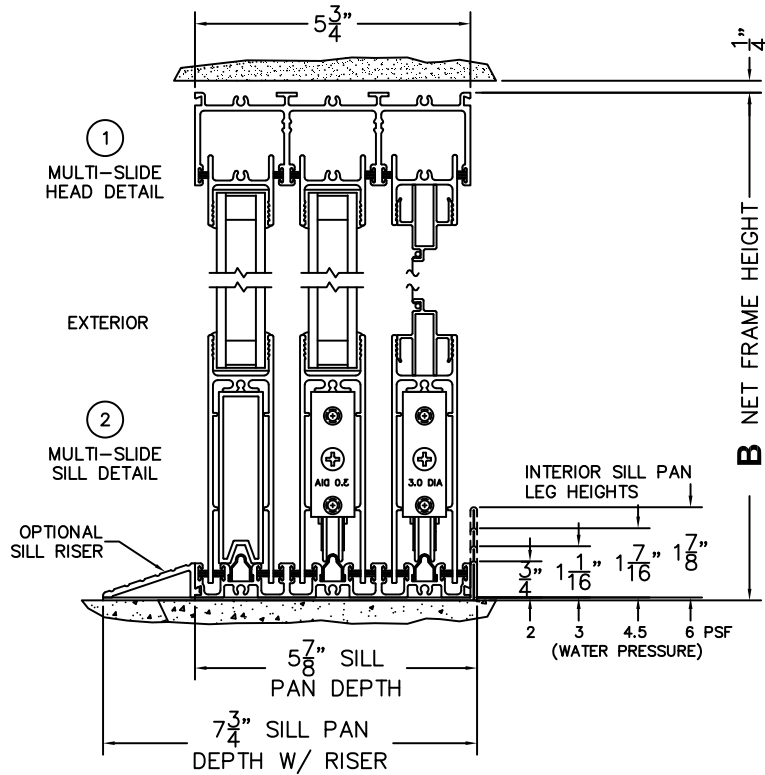

FLEETWOOD
WINDOWS & DOORS
FleetwoodUSA.com

NORWOOD 3070EX M/S
XOO STANDARD CONFIGURATION
WITH SCREENS

ORDER NO.:

ITEM NO.:

REQUIRED DEALER INFO.

A(NET FRAME WIDTH)

B(NET FRAME HEIGHT)

SILL PAN HEIGHT (INTERIOR LEG)
(3/4", 1-1/16", 1-7/16" OR 1-7/8")

(USE RULER TO SCALE DIMENSIONS IN INCHES)

SCALE: 1/4

NOTES:

XOO DOOR SHOWN