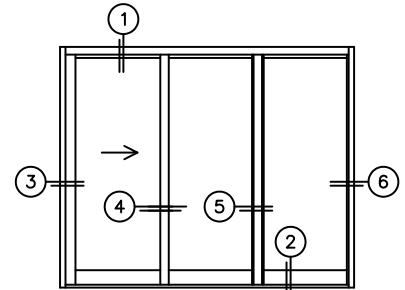

FLEETWOOD
WINDOWS & DOORS
FleetwoodUSA.com

NORWOOD 3070EX M/S
XOO STANDARD CONFIGURATION
WITH SCREENS

ORDER NO.:

ITEM NO.:

REQUIRED DEALER INFO.

A(NET FRAME WIDTH)

B(NET FRAME HEIGHT)

SILL PAN HEIGHT (INTERIOR LEG)
(3/4", 1-1/16", 1-7/16" OR 1-7/8")

(USE RULER TO SCALE DIMENSIONS IN INCHES)

SCALE: 1/4

NOTES:

XOO DOOR SHOWN