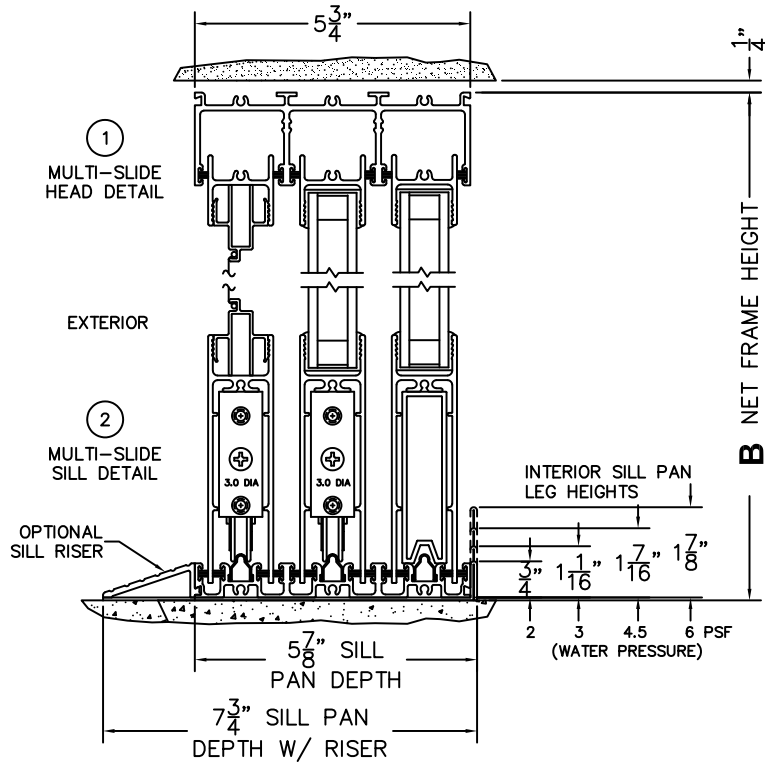

FLEETWOOD
WINDOWS & DOORS
FleetwoodUSA.com

NORWOOD 3070EX M/S
XOO CUSTOM CONFIGURATION
WITH SCREENS

ORDER NO.:

ITEM NO.:

REQUIRED DEALER INFO.

A(NET FRAME WIDTH)

B(NET FRAME HEIGHT)

SILL PAN HEIGHT (INTERIOR LEG)
(3/4", 1-1/16", 1-7/16" OR 1-7/8")

(USE RULER TO SCALE DIMENSIONS IN INCHES)

SCALE: 1/4

NOTES:

XOO DOOR SHOWN