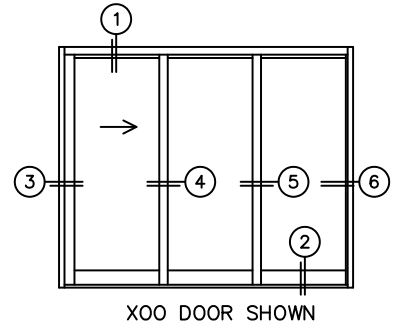

FLEETWOOD
WINDOWS & DOORS
FleetwoodUSA.com

NORWOOD 3070EX M/S
XOO CUSTOM CONFIGURATION
WITH SCREENS

ORDER NO.:

ITEM NO.:

REQUIRED DEALER INFO.

A(NET FRAME WIDTH)

B(NET FRAME HEIGHT)

SILL PAN HEIGHT (INTERIOR LEG)
(3/4", 1-1/16", 1-7/16" OR 1-7/8")

(USE RULER TO SCALE DIMENSIONS IN INCHES)

SCALE: 1/4

NOTES:

XOO DOOR SHOWN