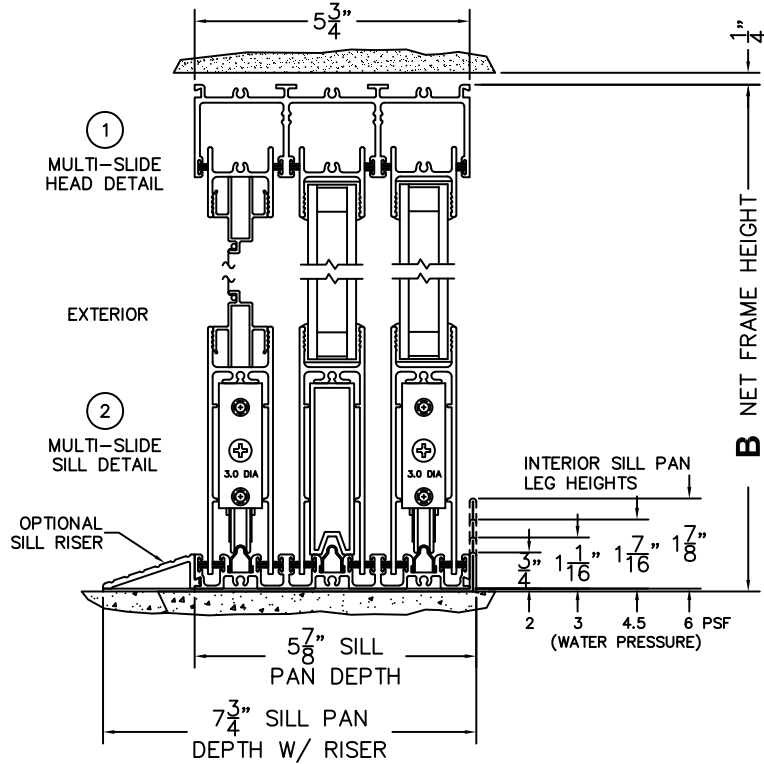

# NORWOOD 3070EX M/S

XOO CUSTOM CONFIGURATION  
WITH SCREENS

ORDER NO.:

ITEM NO.:

REQUIRED DEALER INFO.

**A**(NET FRAME WIDTH)

**B**(NET FRAME HEIGHT)

SILL PAN HEIGHT (INTERIOR LEG)  
(3/4", 1-1/16", 1-7/16" OR 1-7/8")

(USE RULER TO SCALE DIMENSIONS IN INCHES)

SCALE: 1/4

XOO DOOR SHOWN

NOTES: