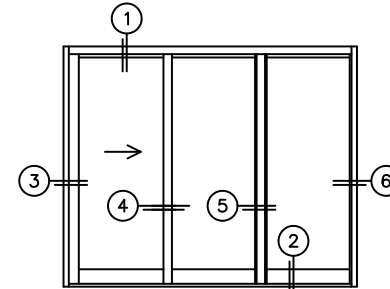

# NORWOOD 3070EX M/S

XOO CUSTOM CONFIGURATION  
WITH SCREENS

ORDER NO.:

ITEM NO.:

REQUIRED DEALER INFO.

**A**(NET FRAME WIDTH)

**B**(NET FRAME HEIGHT)

SILL PAN HEIGHT (INTERIOR LEG)  
(3/4", 1-1/16", 1-7/16" OR 1-7/8")

(USE RULER TO SCALE DIMENSIONS IN INCHES)

SCALE: 1/4

XOO DOOR SHOWN

NOTES: