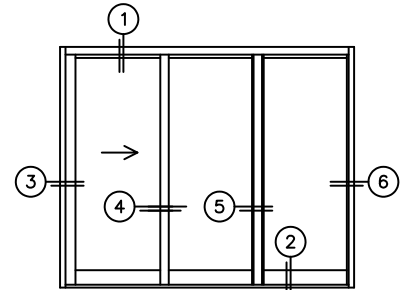

FLEETWOOD
WINDOWS & DOORS
FleetwoodUSA.com

NORWOOD 3070EX M/S
XOO CUSTOM CONFIGURATION
WITH SCREENS

ORDER NO.:

ITEM NO.:

REQUIRED DEALER INFO.

A(NET FRAME WIDTH)

B(NET FRAME HEIGHT)

SILL PAN HEIGHT (INTERIOR LEG)
(3/4", 1-1/16", 1-7/16" OR 1-7/8")

NOTES:

(USE RULER TO SCALE DIMENSIONS IN INCHES)

SCALE: 1/4

XOO DOOR SHOWN