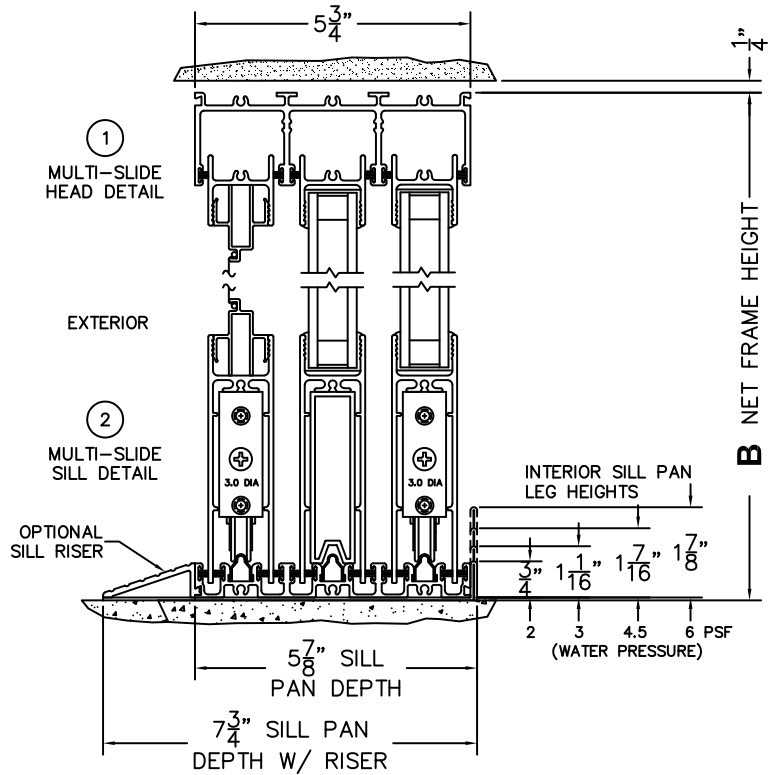

FLEETWOOD
WINDOWS & DOORS
FleetwoodUSA.com

NORWOOD 3070EX M/S
XOO CUSTOM CONFIGURATION
WITH SCREENS

ORDER NO.:

ITEM NO.:

REQUIRED DEALER INFO.

A(NET FRAME WIDTH)

B(NET FRAME HEIGHT)

SILL PAN HEIGHT (INTERIOR LEG)
(3/4", 1-1/16", 1-7/16" OR 1-7/8")

NOTES:

(USE RULER TO SCALE DIMENSIONS IN INCHES)

SCALE: 1/4

XOO DOOR SHOWN