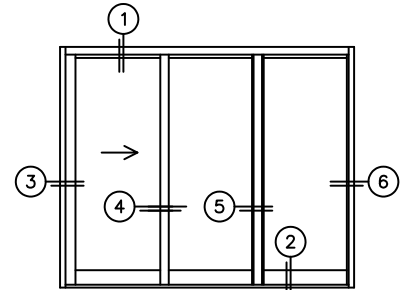

FLEETWOOD
WINDOWS & DOORS
FleetwoodUSA.com

NORWOOD 3070EX M/S
XOO STANDARD CONFIGURATION
WITH SCREENS

ORDER NO.:

ITEM NO.:

REQUIRED DEALER INFO.

A(NET FRAME WIDTH)

B(NET FRAME HEIGHT)

SILL PAN HEIGHT (INTERIOR LEG)
(3/4", 1-1/16", 1-7/16" OR 1-7/8")

(USE RULER TO SCALE DIMENSIONS IN INCHES)

SCALE: 1/4

NOTES:

XOO DOOR SHOWN