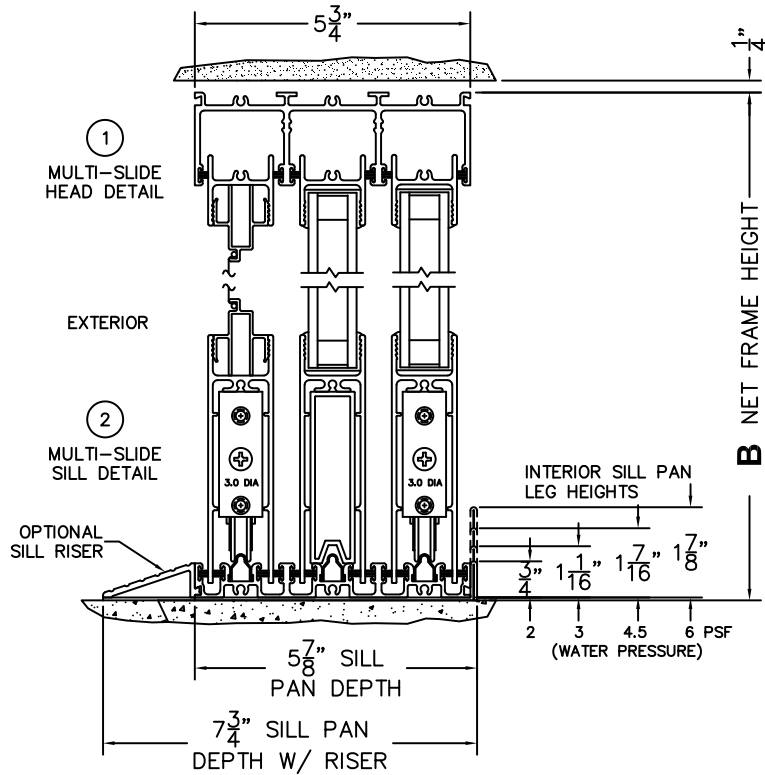

FLEETWOOD
WINDOWS & DOORS
FleetwoodUSA.com

NORWOOD 3070EX M/S
XOO STANDARD CONFIGURATION
WITH SCREENS

ORDER NO.:

ITEM NO.:

REQUIRED DEALER INFO.

A(NET FRAME WIDTH)

B(NET FRAME HEIGHT)

SILL PAN HEIGHT (INTERIOR LEG)
(3/4", 1-1/16", 1-7/16" OR 1-7/8")

(USE RULER TO SCALE DIMENSIONS IN INCHES)

SCALE: 1/4

NOTES:

XOO DOOR SHOWN