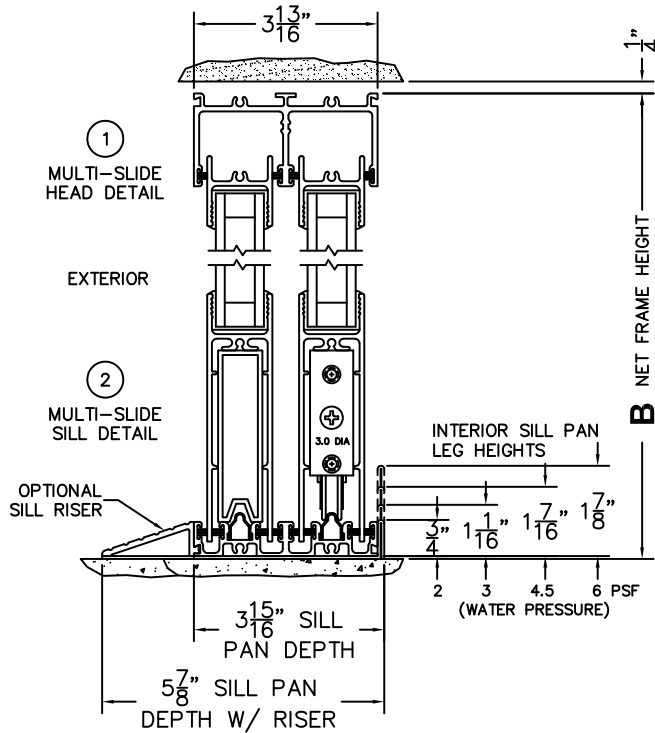

FLEETWOOD
WINDOWS & DOORS
FleetwoodUSA.com

NORWOOD 3070EX M/S
XOO CUSTOM CONFIGURATION
NO SCREENS

ORDER NO.:

ITEM NO.:

REQUIRED DEALER INFO.

A(NET FRAME WIDTH)

B(NET FRAME HEIGHT)

SILL PAN HEIGHT (INTERIOR LEG)
(3/4", 1-1/16", 1-7/16" OR 1-7/8")

(USE RULER TO SCALE DIMENSIONS IN INCHES)

SCALE: 1/4

NOTES:

XOO DOOR SHOWN

- ③
LOCK JAMB
- ④
INTERLOCKERS
- ⑤
T-MULLION
- ⑥
FIXED JAMB