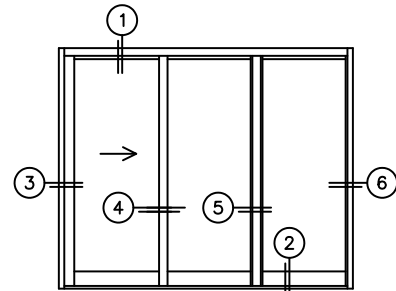

FLEETWOOD
WINDOWS & DOORS
FleetwoodUSA.com

NORWOOD 3070EX M/S
XOO CUSTOM CONFIGURATION
NO SCREENS

ORDER NO.:

ITEM NO.:

REQUIRED DEALER INFO.

A(NET FRAME WIDTH)

B(NET FRAME HEIGHT)

SILL PAN HEIGHT (INTERIOR LEG)
(3/4", 1-1/16", 1-7/16" OR 1-7/8")

(USE RULER TO SCALE DIMENSIONS IN INCHES)

SCALE: 1/4

NOTES:

XOO DOOR SHOWN

- ③
LOCK JAMB
- ④
INTERLOCKERS
- ⑤
T-MULLION
- ⑥
FIXED JAMB