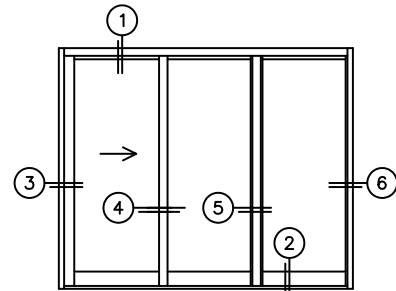

FLEETWOOD
WINDOWS & DOORS
FleetwoodUSA.com

NORWOOD 3070EX M/S
XOO CUSTOM CONFIGURATION
NO SCREENS

ORDER NO.:

ITEM NO.:

REQUIRED DEALER INFO.

A(NET FRAME WIDTH)

B(NET FRAME HEIGHT)

SILL PAN HEIGHT (INTERIOR LEG)
(3/4", 1-1/16", 1-7/16" OR 1-7/8")

(USE RULER TO SCALE DIMENSIONS IN INCHES)

SCALE: 1/4

NOTES:

XOO DOOR SHOWN

- (3)
LOCK JAMB
- (4)
INTERLOCKERS
- (5)
T-MULLION
- (6)
FIXED JAMB