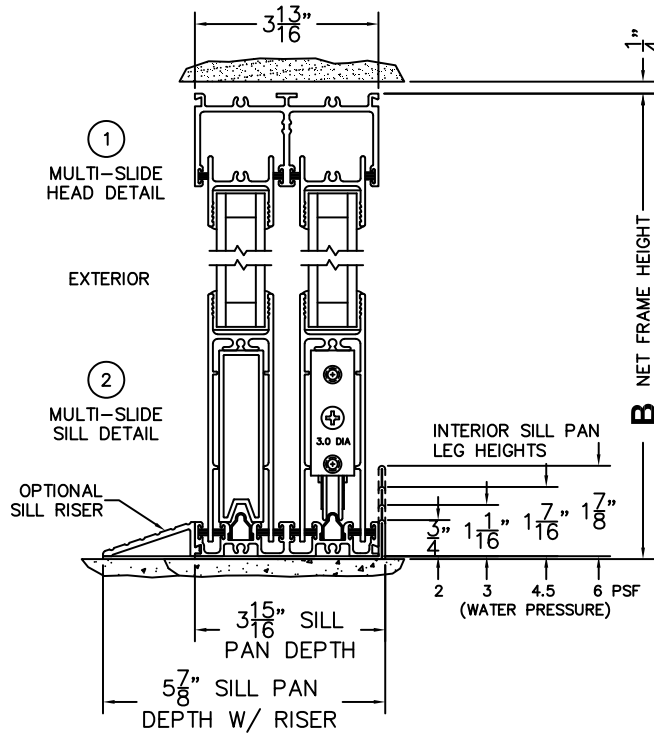

FLEETWOOD
WINDOWS & DOORS
FleetwoodUSA.com

NORWOOD 3070EX M/S
XOO CUSTOM CONFIGURATION
NO SCREENS

ORDER NO.:

ITEM NO.:

REQUIRED DEALER INFO.

A(NET FRAME WIDTH)

B(NET FRAME HEIGHT)

SILL PAN HEIGHT (INTERIOR LEG)
(3/4", 1-1/16", 1-7/16" OR 1-7/8")

(USE RULER TO SCALE DIMENSIONS IN INCHES)

SCALE: 1/4

NOTES:

XOO DOOR SHOWN

- (3)
LOCK JAMB
- (4)
INTERLOCKERS
- (5)
T-MULLION
- (6)
FIXED JAMB