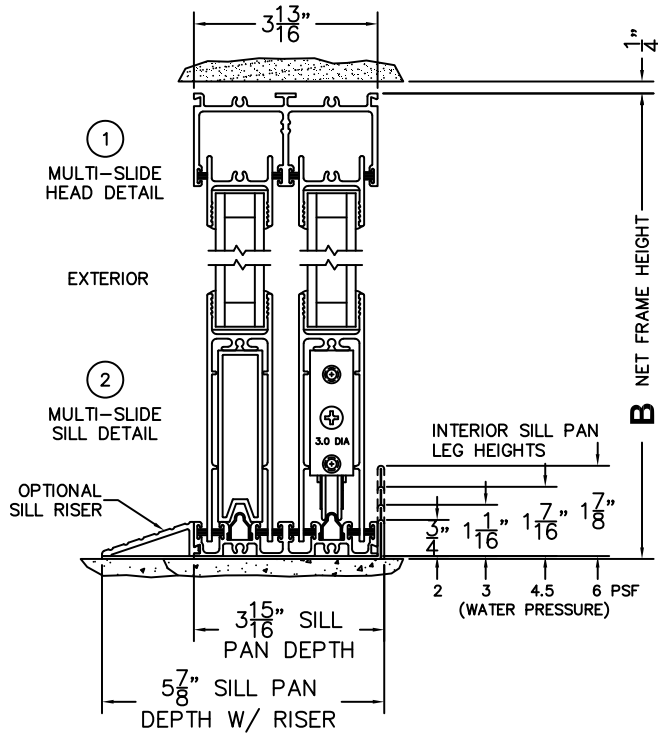

FLEETWOOD
WINDOWS & DOORS
FleetwoodUSA.com

NORWOOD 3070EX M/S
XOO CUSTOM CONFIGURATION
NO SCREENS

ORDER NO.:

ITEM NO.:

REQUIRED DEALER INFO.

A(NET FRAME WIDTH)

B(NET FRAME HEIGHT)

SILL PAN HEIGHT (INTERIOR LEG)
(3/4", 1-1/16", 1-7/16" OR 1-7/8")

(USE RULER TO SCALE DIMENSIONS IN INCHES)

SCALE: 1/4

NOTES:

XOO DOOR SHOWN