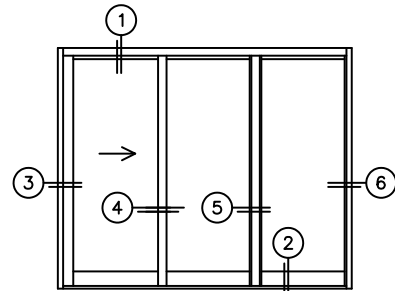

FLEETWOOD
WINDOWS & DOORS
FleetwoodUSA.com

NORWOOD 3070EX M/S
XOO CUSTOM CONFIGURATION
NO SCREENS

ORDER NO.:

ITEM NO.:

REQUIRED DEALER INFO.

A(NET FRAME WIDTH)

B(NET FRAME HEIGHT)

SILL PAN HEIGHT (INTERIOR LEG)
(3/4", 1-1/16", 1-7/16" OR 1-7/8")

(USE RULER TO SCALE DIMENSIONS IN INCHES)

SCALE: 1/4

NOTES:

XOO DOOR SHOWN