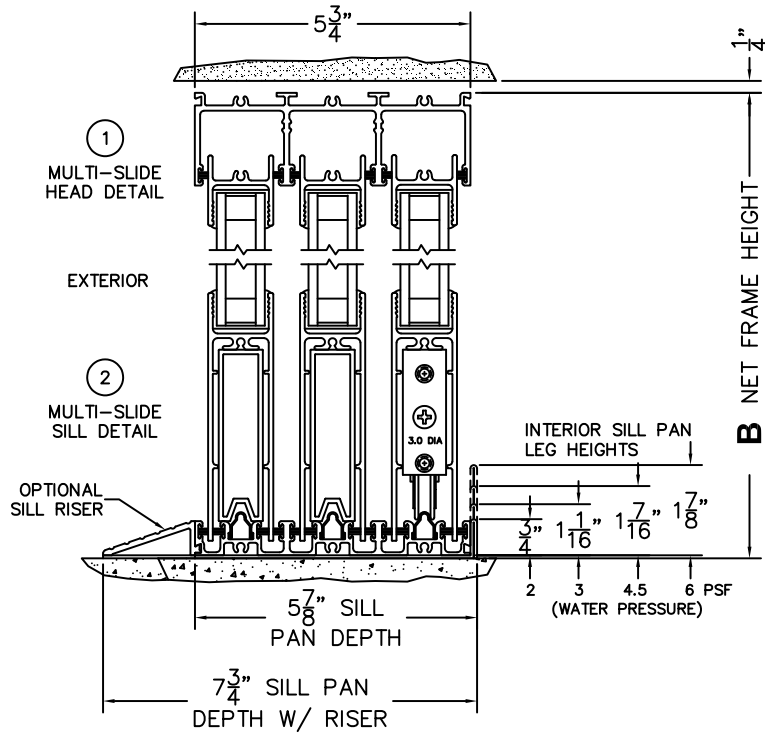

FLEETWOOD
WINDOWS & DOORS
FleetwoodUSA.com

NORWOOD 3070EX M/S
XOO STANDARD CONFIGURATION
NO SCREENS

ORDER NO.:

ITEM NO.:

REQUIRED DEALER INFO.

A(NET FRAME WIDTH)

B(NET FRAME HEIGHT)

SILL PAN HEIGHT (INTERIOR LEG)
(3/4", 1-1/16", 1-7/16" OR 1-7/8")

(USE RULER TO SCALE DIMENSIONS IN INCHES)

SCALE: 1/4

NOTES:

XOO DOOR SHOWN