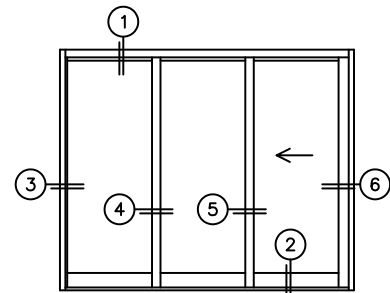

FLEETWOOD
WINDOWS & DOORS
FleetwoodUSA.com

NORWOOD 3070EX M/S
XOO STANDARD CONFIGURATION
NO SCREENS

ORDER NO.:

ITEM NO.:

REQUIRED DEALER INFO.

A(NET FRAME WIDTH)

B(NET FRAME HEIGHT)

SILL PAN HEIGHT (INTERIOR LEG)
(3/4", 1-1/16", 1-7/16" OR 1-7/8")

(USE RULER TO SCALE DIMENSIONS IN INCHES)

SCALE: 1/4

NOTES:

XOO DOOR SHOWN