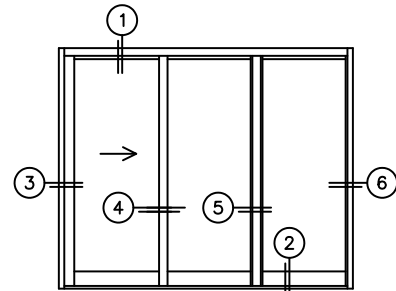

FLEETWOOD
WINDOWS & DOORS
FleetwoodUSA.com

NORWOOD 3070EX M/S
XOO CUSTOM CONFIGURATION
NO SCREENS

ORDER NO.:

ITEM NO.:

REQUIRED DEALER INFO.

A(NET FRAME WIDTH)

B(NET FRAME HEIGHT)

SILL PAN HEIGHT (INTERIOR LEG)
(3/4", 1-1/16", 1-7/16" OR 1-7/8")

(USE RULER TO SCALE DIMENSIONS IN INCHES)

SCALE: 1/4

NOTES:

XOO DOOR SHOWN