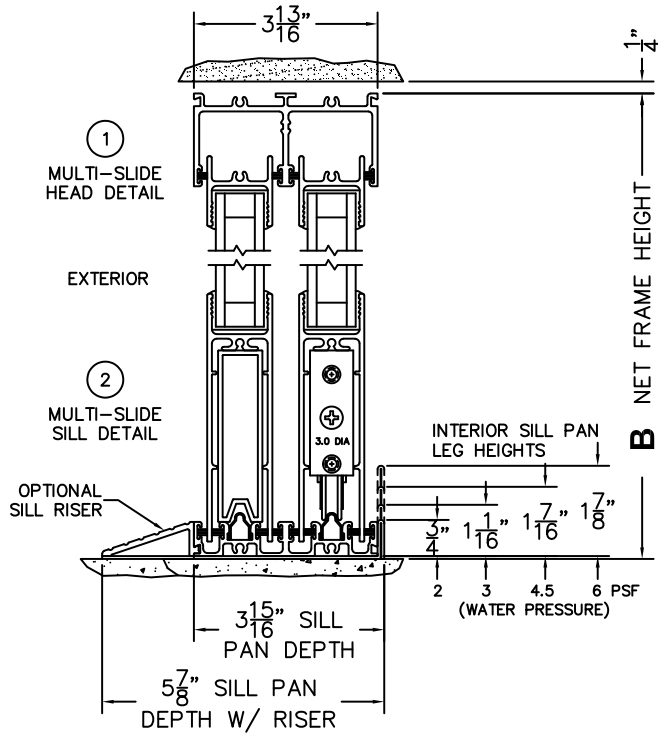

FLEETWOOD
WINDOWS & DOORS
FleetwoodUSA.com

NORWOOD 3070EX M/S
XOO CUSTOM CONFIGURATION
NO SCREENS

ORDER NO.:

ITEM NO.:

REQUIRED DEALER INFO.

A(NET FRAME WIDTH)

B(NET FRAME HEIGHT)

SILL PAN HEIGHT (INTERIOR LEG)
(3/4", 1-1/16", 1-7/16" OR 1-7/8")

(USE RULER TO SCALE DIMENSIONS IN INCHES)

SCALE: 1/4

NOTES:

XOO DOOR SHOWN