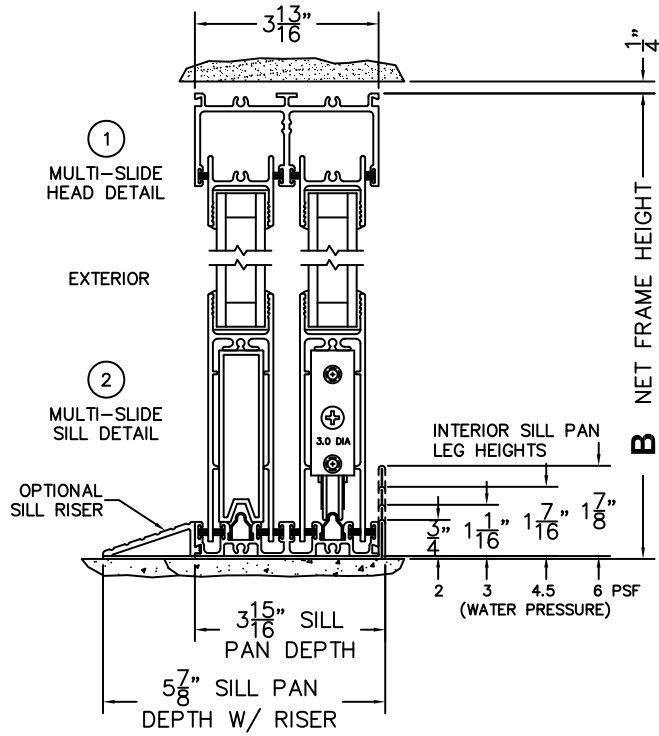

FLEETWOOD
WINDOWS & DOORS
FleetwoodUSA.com

NORWOOD 3070EX M/S
XO STANDARD CONFIGURATION
NO SCREENS

ORDER NO.:

ITEM NO.:

REQUIRED DEALER INFO.

A(NET FRAME WIDTH)

B(NET FRAME HEIGHT)

SILL PAN HEIGHT (INTERIOR LEG)
(3/4", 1-1/16", 1-7/16" OR 1-7/8")

(USE RULER TO SCALE DIMENSIONS IN INCHES)

SCALE: 1/4

NOTES:

XOO DOOR SHOWN