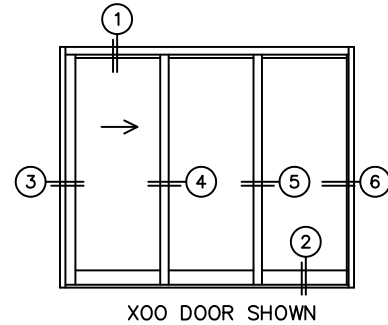

FLEETWOOD
WINDOWS & DOORS
FleetwoodUSA.com

NORWOOD 3070EX M/S
XO STANDARD CONFIGURATION
NO SCREENS

ORDER NO.:

ITEM NO.:

REQUIRED DEALER INFO.

A(NET FRAME WIDTH)

B(NET FRAME HEIGHT)

SILL PAN HEIGHT (INTERIOR LEG)
(3/4", 1-1/16", 1-7/16" OR 1-7/8")

(USE RULER TO SCALE DIMENSIONS IN INCHES)

SCALE: 1/4

NOTES:

XOO DOOR SHOWN