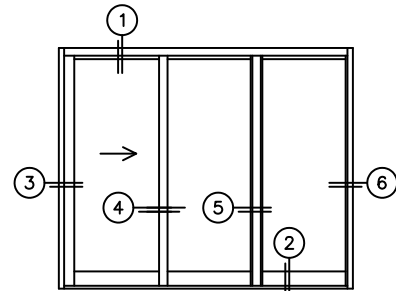

SILL PAN HEIGHT (INTERIOR LEG)  
(3/4", 1-1/16", 1-7/16" OR 1-7/8")

(USE RULER TO SCALE DIMENSIONS IN INCHES)

SCALE: 1/4

NOTES:

XOO DOOR SHOWN