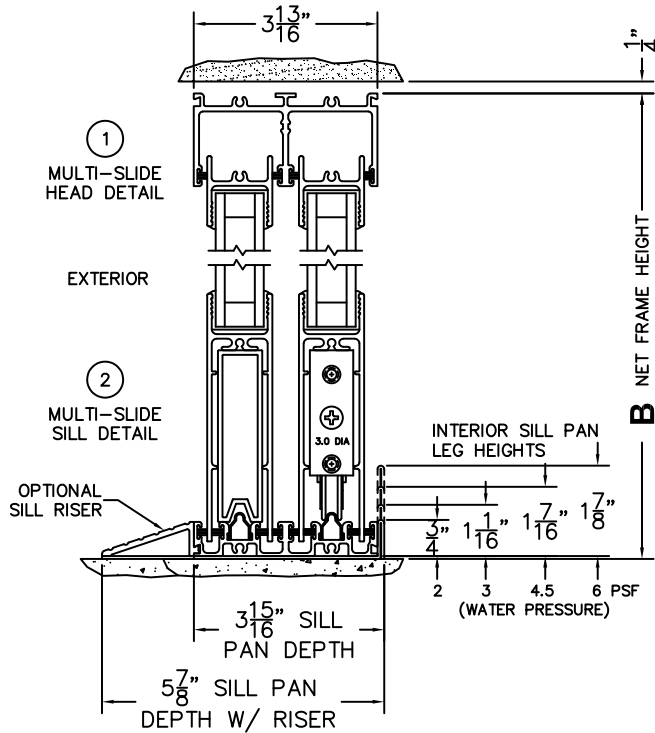

SILL PAN HEIGHT (INTERIOR LEG)  
(3/4", 1-1/16", 1-7/16" OR 1-7/8")

(USE RULER TO SCALE DIMENSIONS IN INCHES)

SCALE: 1/4

NOTES:

XOO DOOR SHOWN