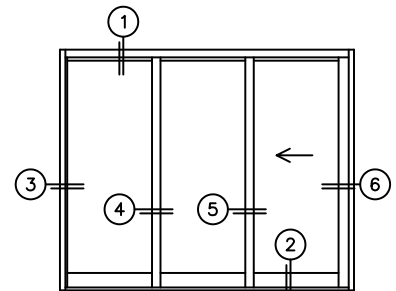

SILL PAN HEIGHT (INTERIOR LEG)  
(3/4", 1-1/16", 1-7/16" OR 1-7/8")

(USE RULER TO SCALE DIMENSIONS IN INCHES)

SCALE: 1/4

NOTES:

OOX DOOR SHOWN