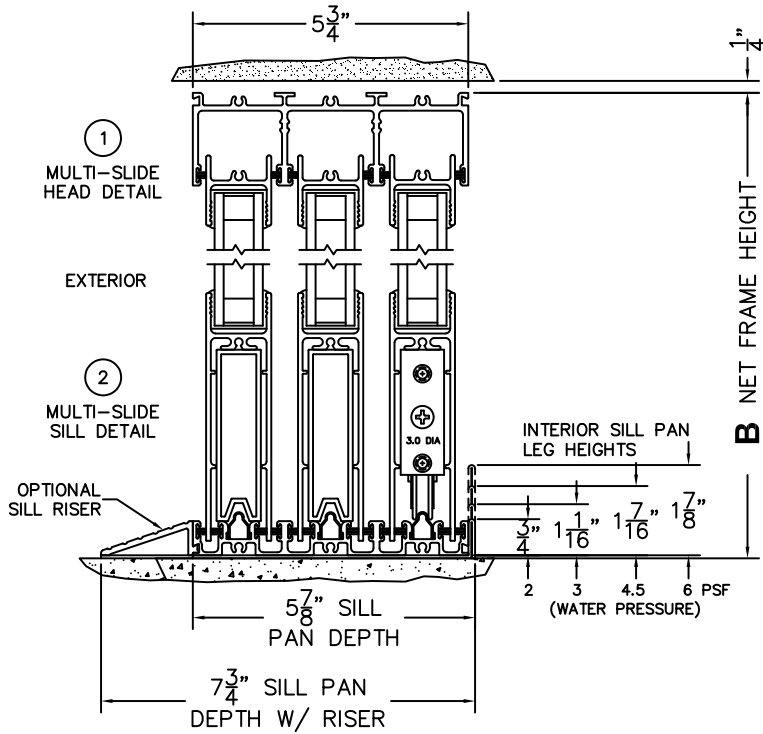

SILL PAN HEIGHT (INTERIOR LEG)  
(3/4", 1-1/16", 1-7/16" OR 1-7/8")

(USE RULER TO SCALE DIMENSIONS IN INCHES)

SCALE: 1/4

NOTES:

OOX DOOR SHOWN