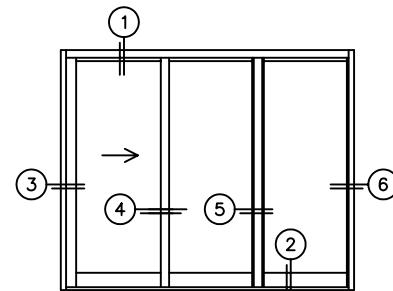

FLEETWOOD
WINDOWS & DOORS
FleetwoodUSA.com

NORWOOD 3070EX M/S
XOO CUSTOM CONFIGURATION
NO SCREENS

ORDER NO.:

ITEM NO.:

SCALE: 1/4

REQUIRED DEALER INFO.

A (NET FRAME WIDTH)

B (NET FRAME HEIGHT)

SILL PAN HEIGHT (INTERIOR LEG)
(3/4", 1-1/16", 1-7/16" OR 1-7/8")

NOTES:

XOO DOOR SHOWN

FLEETWOOD
 WINDOWS & DOORS
 FleetwoodUSA.com

NORWOOD 3070EX M/S
 X00 CUSTOM CONFIGURATION
 NO SCREENS

ORDER NO.:

ITEM NO.:

SCALE: 1/4

DOOR SHOWN IN OPEN POSITION

DWG NO.: 3070-EX-X00-NS0-IH-MH-STE-HK-DN-AN

SHEET: 2 OF 2

CUSTOMER
SIGNATURE

DATE: