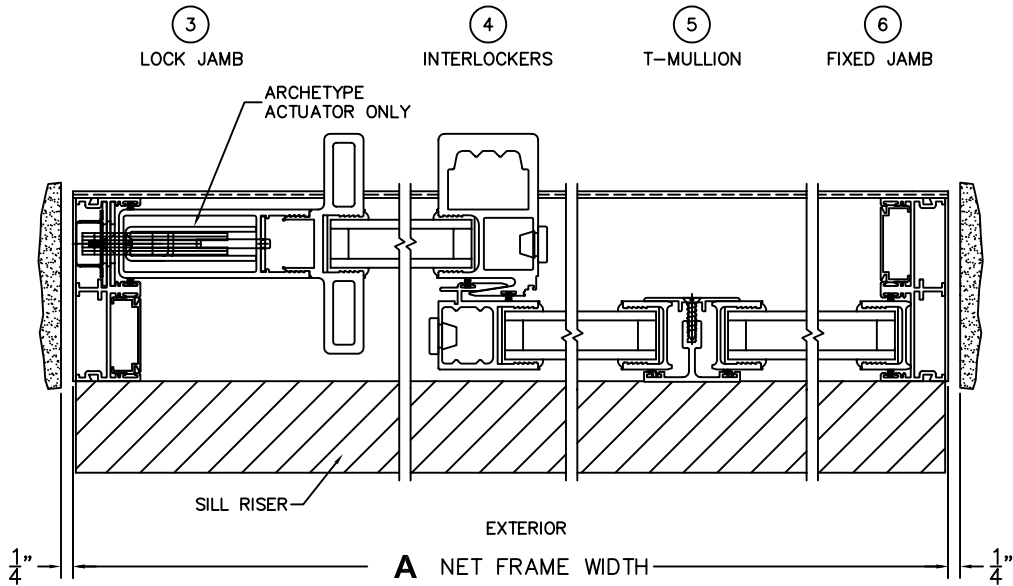

SILL PAN HEIGHT (INTERIOR LEG)
(3/4", 1-1/16", 1-7/16" OR 1-7/8")

NOTES:

XOO DOOR SHOWN

FLEETWOOD
 WINDOWS & DOORS
 FleetwoodUSA.com

NORWOOD 3070EX M/S
 X00 CUSTOM CONFIGURATION
 NO SCREENS

ORDER NO.:

ITEM NO.:

SCALE: 1/4

DOOR SHOWN IN OPEN POSITION

DWG NO.: 3070-EX-X00-NS0-IH-MH-STE-HK-DN-AN

SHEET: 2 OF 2

CUSTOMER
SIGNATURE

DATE: