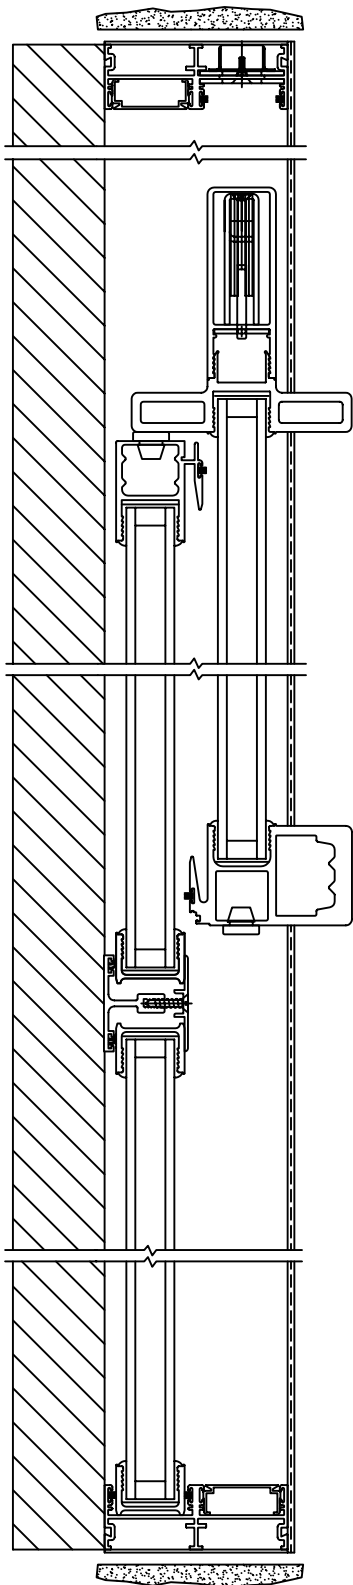

FLEETWOOD
WINDOWS & DOORS
FleetwoodUSA.com

NORWOOD 3070EX M/S
XOO CUSTOM CONFIGURATION
NO SCREENS

ORDER NO.:

ITEM NO.:

SCALE: 1/4

REQUIRED DEALER INFO.

A (NET FRAME WIDTH)

B (NET FRAME HEIGHT)

SILL PAN HEIGHT (INTERIOR LEG)
(3/4", 1-1/16", 1-7/16" OR 1-7/8")

NOTES:

XOO DOOR SHOWN

FLEETWOOD
 WINDOWS & DOORS
 FleetwoodUSA.com

NORWOOD 3070EX M/S
 X00 CUSTOM CONFIGURATION
 NO SCREENS

ORDER NO.:

ITEM NO.:

SCALE: 1/4

DOOR SHOWN IN OPEN POSITION

DWG NO.: 3070-EX-X00-NS0-IH-MH-STE-HK-DN-AN

SHEET: 2 OF 2

CUSTOMER
SIGNATURE

DATE: