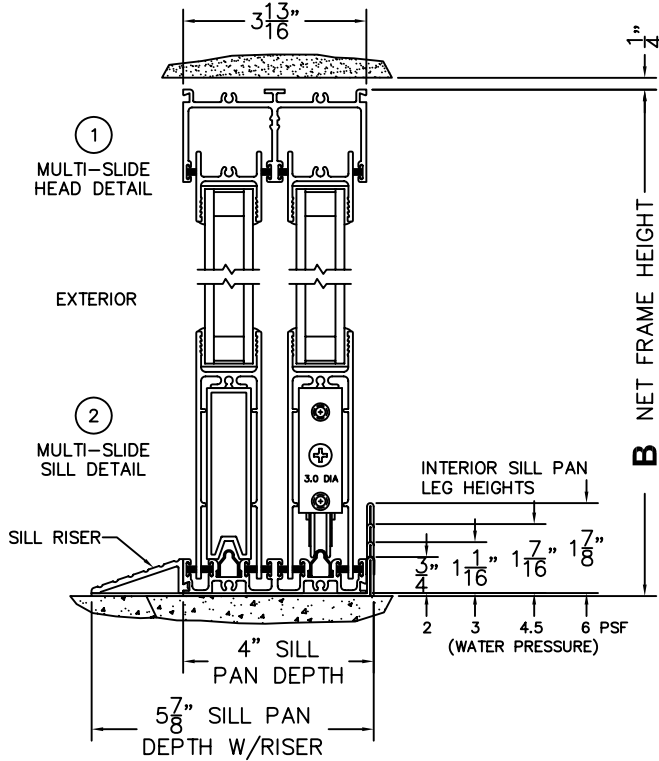

FLEETWOOD
WINDOWS & DOORS
FleetwoodUSA.com

NORWOOD 3070EX M/S
XOO CUSTOM CONFIGURATION
NO SCREENS

ORDER NO.:

ITEM NO.:

SCALE: 1/4

REQUIRED DEALER INFO.

A (NET FRAME WIDTH)

B (NET FRAME HEIGHT)

SILL PAN HEIGHT (INTERIOR LEG)
(3/4", 1-1/16", 1-7/16" OR 1-7/8")

NOTES:

XOO DOOR SHOWN

FLEETWOOD
 WINDOWS & DOORS
 FleetwoodUSA.com

NORWOOD 3070EX M/S
 X00 CUSTOM CONFIGURATION
 NO SCREENS

ORDER NO.:

ITEM NO.:

SCALE: 1/4

DOOR SHOWN IN OPEN POSITION

DWG NO.: 3070-EX-X00-NS0-IH-MH-STE-HK-DN-AN

SHEET: 2 OF 2

CUSTOMER
SIGNATURE

DATE: