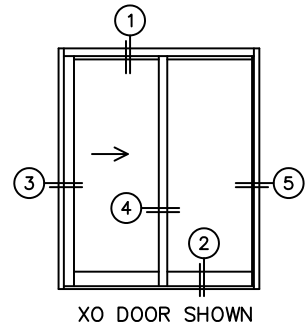

FLEETWOOD
WINDOWS & DOORS
FleetwoodUSA.com

NORWOOD 3070EX M/S
XO STANDARD CONFIGURATION
WITH SCREENS

ORDER NO.:

ITEM NO.:

REQUIRED DEALER INFO.

A(NET FRAME WIDTH)

B(NET FRAME HEIGHT)

SILL PAN HEIGHT (INTERIOR LEG)
(3/4", 1-1/16", 1-7/16" OR 1-7/8")

(USE RULER TO SCALE DIMENSIONS IN INCHES)

SCALE: 1/4

NOTES:

③ LOCK JAMB ④ INTERLOCKERS ⑤ FIXED JAMB