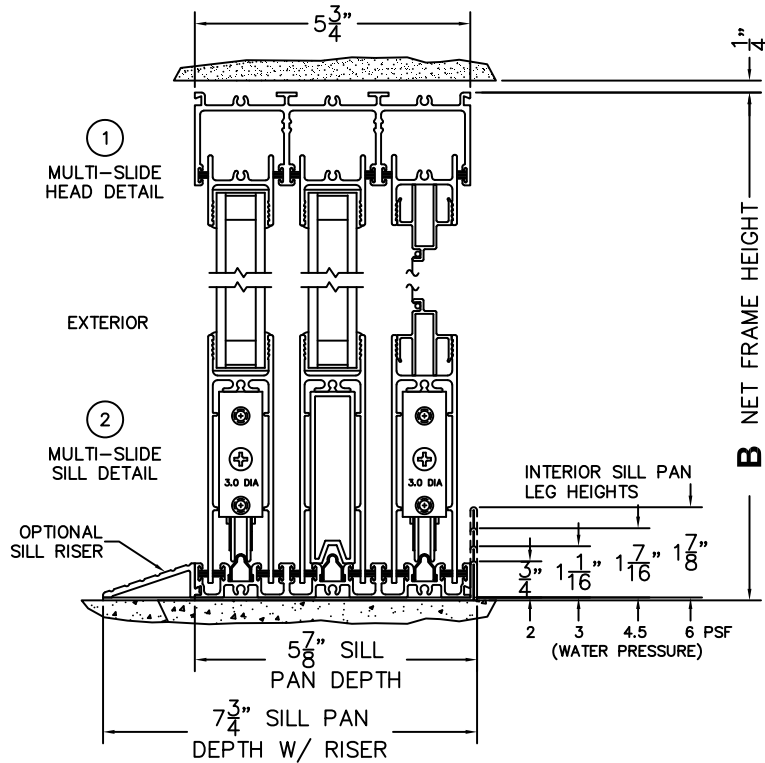

FLEETWOOD
WINDOWS & DOORS
FleetwoodUSA.com

NORWOOD 3070EX M/S
XO STANDARD CONFIGURATION
WITH SCREENS

ORDER NO.:

ITEM NO.:

REQUIRED DEALER INFO.

A(NET FRAME WIDTH)

B(NET FRAME HEIGHT)

SILL PAN HEIGHT (INTERIOR LEG)
(3/4", 1-1/16", 1-7/16" OR 1-7/8")

(USE RULER TO SCALE DIMENSIONS IN INCHES)

SCALE: 1/4

NOTES:

③ LOCK JAMB ④ INTERLOCKERS ⑤ FIXED JAMB