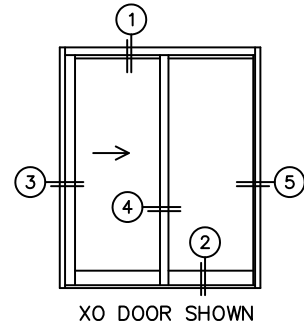

FLEETWOOD
WINDOWS & DOORS
FleetwoodUSA.com

NORWOOD 3070EX M/S
XO CUSTOM CONFIGURATION
WITH SCREENS

ORDER NO.:

ITEM NO.:

REQUIRED DEALER INFO.

A(NET FRAME WIDTH)

B(NET FRAME HEIGHT)

SILL PAN HEIGHT (INTERIOR LEG)
(3/4", 1-1/16", 1-7/16" OR 1-7/8")

(USE RULER TO SCALE DIMENSIONS IN INCHES)

SCALE: 1/4

NOTES:

3
LOCK JAMB

4
INTERLOCKERS

5
FIXED JAMB