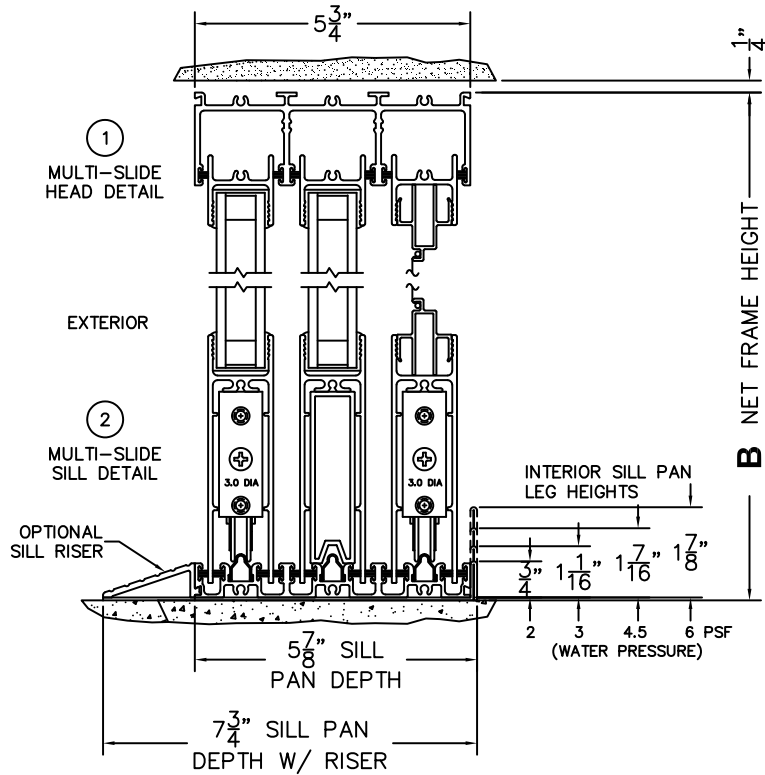

FLEETWOOD
WINDOWS & DOORS
FleetwoodUSA.com

NORWOOD 3070EX M/S
XO CUSTOM CONFIGURATION
WITH SCREENS

ORDER NO.:

ITEM NO.:

REQUIRED DEALER INFO.

A(NET FRAME WIDTH)

B(NET FRAME HEIGHT)

SILL PAN HEIGHT (INTERIOR LEG)
(3/4", 1-1/16", 1-7/16" OR 1-7/8")

(USE RULER TO SCALE DIMENSIONS IN INCHES)

SCALE: 1/4

NOTES:

3
LOCK JAMB

4
INTERLOCKERS

5
FIXED JAMB