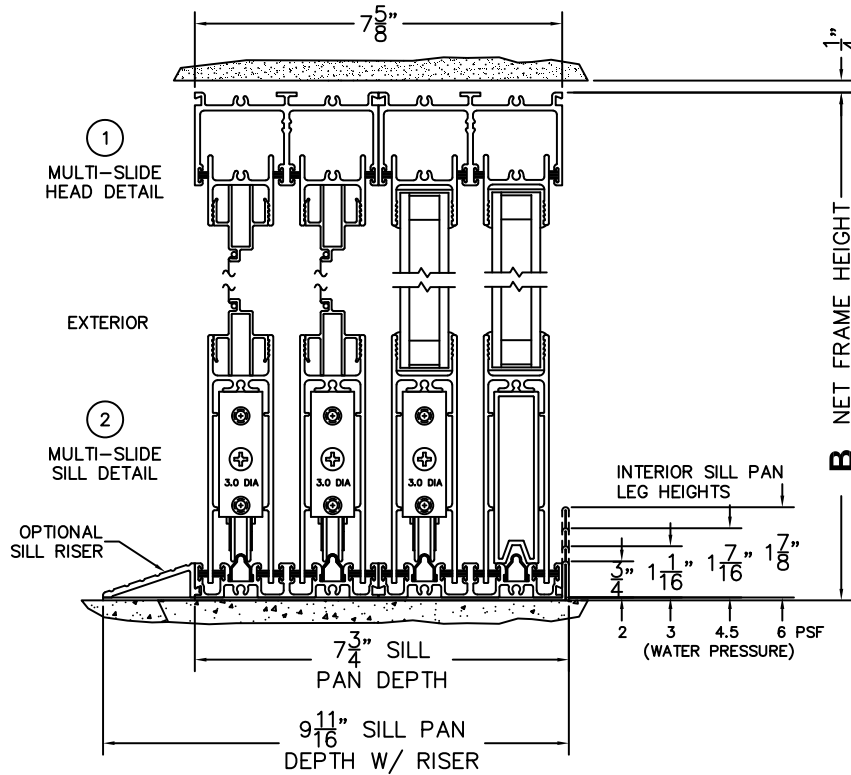

FLEETWOOD
WINDOWS & DOORS
FleetwoodUSA.com

NORWOOD 3070EX M/S
XO CUSTOM CONFIGURATION
WITH SCREENS

ORDER NO.:

ITEM NO.:

REQUIRED DEALER INFO.

A(NET FRAME WIDTH)

B(NET FRAME HEIGHT)

SILL PAN HEIGHT (INTERIOR LEG)
(3/4", 1-1/16", 1-7/16" OR 1-7/8")

(USE RULER TO SCALE DIMENSIONS IN INCHES)

SCALE: 1/4

NOTES:

(3) LOCK JAMB (4) INTERLOCKERS (5) FIXED JAMB