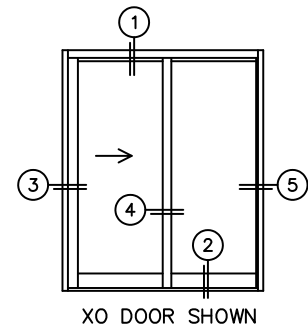

FLEETWOOD
WINDOWS & DOORS
FleetwoodUSA.com

NORWOOD 3070EX M/S
XO CUSTOM CONFIGURATION
WITH SCREENS

ORDER NO.:

ITEM NO.:

REQUIRED DEALER INFO.

A(NET FRAME WIDTH)

B(NET FRAME HEIGHT)

SILL PAN HEIGHT (INTERIOR LEG)
(3/4", 1-1/16", 1-7/16" OR 1-7/8")

(USE RULER TO SCALE DIMENSIONS IN INCHES)

SCALE: 1/4

NOTES:

(3) LOCK JAMB (4) INTERLOCKERS (5) FIXED JAMB