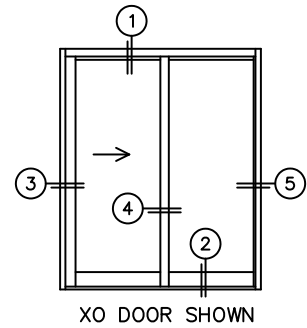

FLEETWOOD
WINDOWS & DOORS
FleetwoodUSA.com

NORWOOD 3070EX M/S
XO CUSTOM CONFIGURATION
WITH SCREENS

ORDER NO.:

ITEM NO.:

REQUIRED DEALER INFO.

A(NET FRAME WIDTH)

B(NET FRAME HEIGHT)

SILL PAN HEIGHT (INTERIOR LEG)
(3/4", 1-1/16", 1-7/16" OR 1-7/8")

(USE RULER TO SCALE DIMENSIONS IN INCHES)

SCALE: 1/4

NOTES:

(3) LOCK JAMB (4) INTERLOCKERS (5) FIXED JAMB