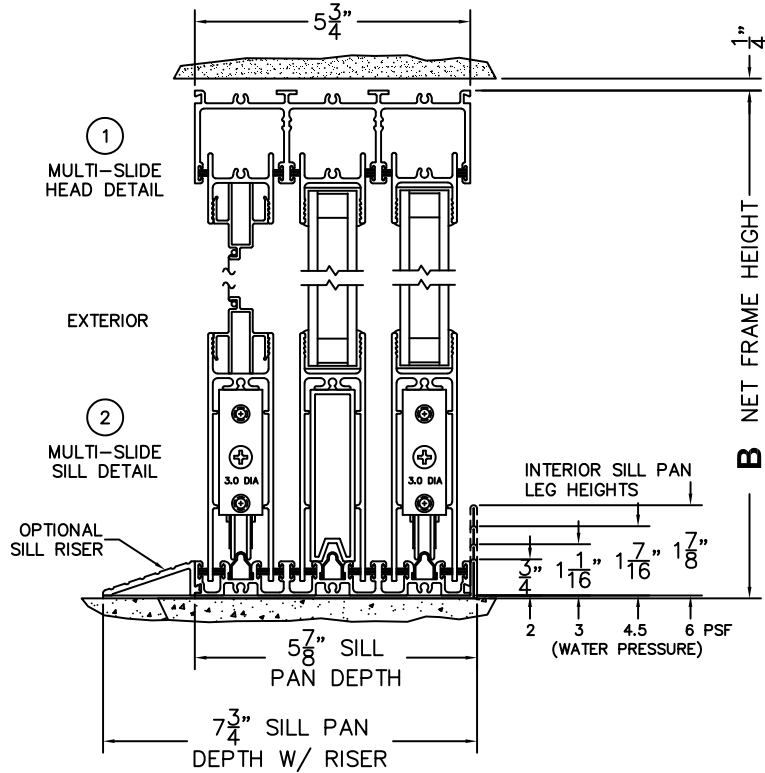

FLEETWOOD
WINDOWS & DOORS
FleetwoodUSA.com

NORWOOD 3070EX M/S
XO CUSTOM CONFIGURATION
WITH SCREENS

ORDER NO.:

ITEM NO.:

REQUIRED DEALER INFO.

A(NET FRAME WIDTH)

B(NET FRAME HEIGHT)

SILL PAN HEIGHT (INTERIOR LEG)
(3/4", 1-1/16", 1-7/16" OR 1-7/8")

(USE RULER TO SCALE DIMENSIONS IN INCHES)

SCALE: 1/4

NOTES:

(3) LOCK JAMB (4) INTERLOCKERS (5) FIXED JAMB