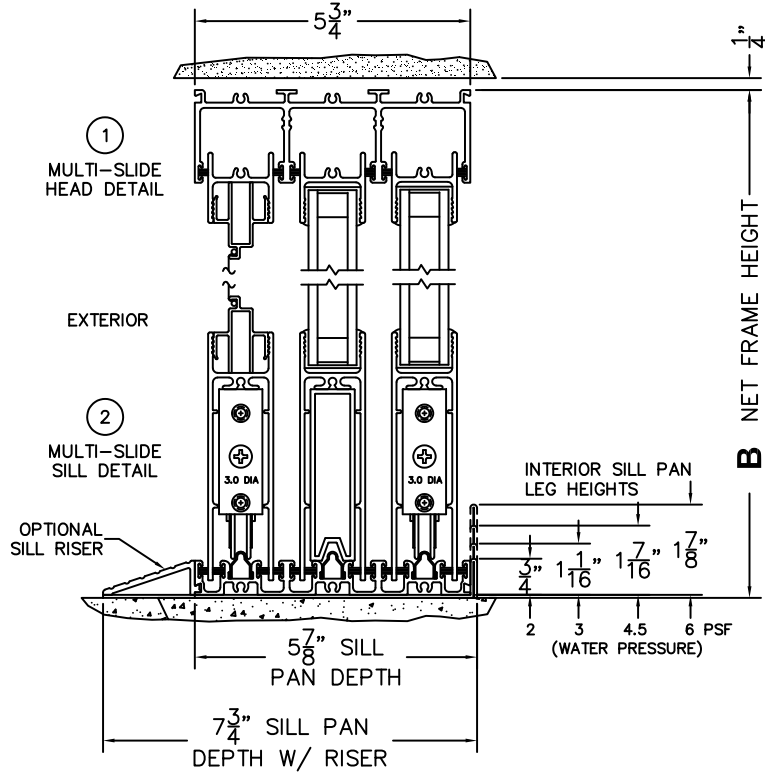

FLEETWOOD
WINDOWS & DOORS
FleetwoodUSA.com

NORWOOD 3070EX M/S
XO CUSTOM CONFIGURATION
WITH SCREENS

ORDER NO.:

ITEM NO.:

REQUIRED DEALER INFO.

A(NET FRAME WIDTH)

B(NET FRAME HEIGHT)

SILL PAN HEIGHT (INTERIOR LEG)
(3/4", 1-1/16", 1-7/16" OR 1-7/8")

NOTES:

(USE RULER TO SCALE DIMENSIONS IN INCHES)

SCALE: 1/4

XO DOOR SHOWN