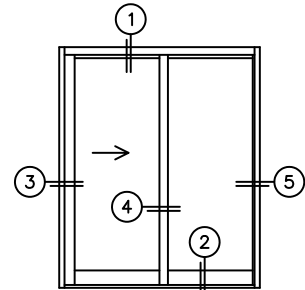

FLEETWOOD
WINDOWS & DOORS
FleetwoodUSA.com

NORWOOD 3070EX M/S
XO CUSTOM CONFIGURATION
WITH SCREENS

ORDER NO.:

ITEM NO.:

REQUIRED DEALER INFO.

A(NET FRAME WIDTH)

B(NET FRAME HEIGHT)

SILL PAN HEIGHT (INTERIOR LEG)
(3/4", 1-1/16", 1-7/16" OR 1-7/8")

NOTES:

(USE RULER TO SCALE DIMENSIONS IN INCHES)

SCALE: 1/4

XO DOOR SHOWN