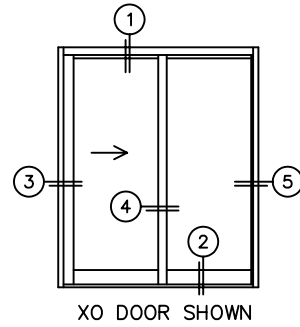

FLEETWOOD
WINDOWS & DOORS
FleetwoodUSA.com

NORWOOD 3070EX M/S
XO CUSTOM CONFIGURATION
NO SCREENS

ORDER NO.:

ITEM NO.:

SCALE: 1/4

REQUIRED DEALER INFO.

A (NET FRAME WIDTH)

B (NET FRAME HEIGHT)

SILL PAN HEIGHT (INTERIOR LEG)
(3/4", 1-1/16", 1-7/16" OR 1-7/8")

NOTES:

FLEETWOOD
 WINDOWS & DOORS
 FleetwoodUSA.com

NORWOOD 3070EX M/S
 XO CUSTOM CONFIGURATION
 NO SCREENS

ORDER NO.:

ITEM NO.:

SCALE: 1/4

NON-FLUSH STACK (EQUAL GLASS):
 DOOR SHOWN IN OPEN POSITION