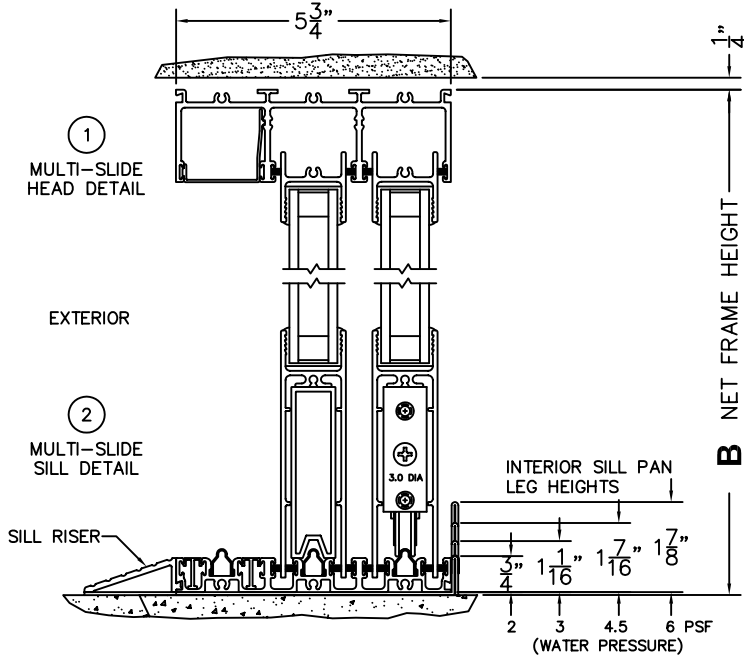

FLEETWOOD
WINDOWS & DOORS
FleetwoodUSA.com

NORWOOD 3070EX M/S
XO CUSTOM CONFIGURATION
NO SCREENS

ORDER NO.:

ITEM NO.:

SCALE: 1/4

REQUIRED DEALER INFO.

A (NET FRAME WIDTH)

B (NET FRAME HEIGHT)

SILL PAN HEIGHT (INTERIOR LEG)
(3/4", 1-1/16", 1-7/16" OR 1-7/8")

NOTES:

FLEETWOOD
 WINDOWS & DOORS
 FleetwoodUSA.com

NORWOOD 3070EX M/S
 XO CUSTOM CONFIGURATION
 NO SCREENS

ORDER NO.:

ITEM NO.:

SCALE: 1/4

NON-FLUSH STACK (EQUAL GLASS):
 DOOR SHOWN IN OPEN POSITION