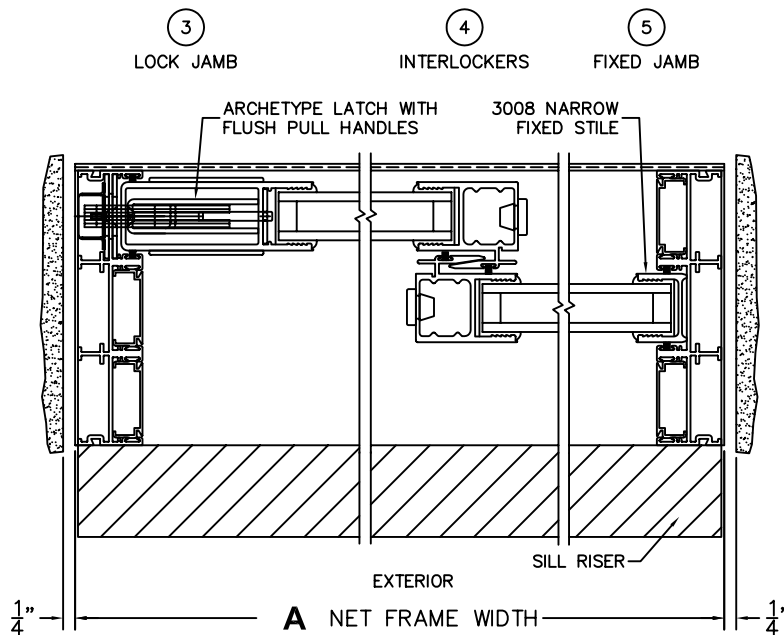

FLEETWOOD
WINDOWS & DOORS
FleetwoodUSA.com

NORWOOD 3070EX M/S
XO CUSTOM CONFIGURATION
NO SCREENS

ORDER NO.:

ITEM NO.:

SCALE: 1/4

REQUIRED DEALER INFO.

A (NET FRAME WIDTH)

B (NET FRAME HEIGHT)

SILL PAN HEIGHT (INTERIOR LEG)
(3/4", 1-1/16", 1-7/16" OR 1-7/8")

NOTES:

FLEETWOOD
 WINDOWS & DOORS
 FleetwoodUSA.com

NORWOOD 3070EX M/S
 XO CUSTOM CONFIGURATION
 NO SCREENS

ORDER NO.:

ITEM NO.:

SCALE: 1/4

NON-FLUSH STACK (EQUAL GLASS):
 DOOR SHOWN IN OPEN POSITION