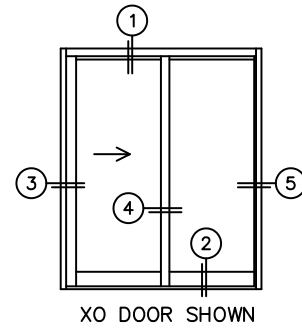

FLEETWOOD
WINDOWS & DOORS
FleetwoodUSA.com

NORWOOD 3070EX M/S
XO CUSTOM CONFIGURATION
NO SCREENS

ORDER NO.:

ITEM NO.:

REQUIRED DEALER INFO.

A(NET FRAME WIDTH)

B(NET FRAME HEIGHT)

SILL PAN HEIGHT (INTERIOR LEG)
(3/4", 1-1/16", 1-7/16" OR 1-7/8")

(USE RULER TO SCALE DIMENSIONS IN INCHES)

SCALE: 1/4

NOTES:

3 LOCK JAMB 4 INTERLOCKERS 5 FIXED JAMB