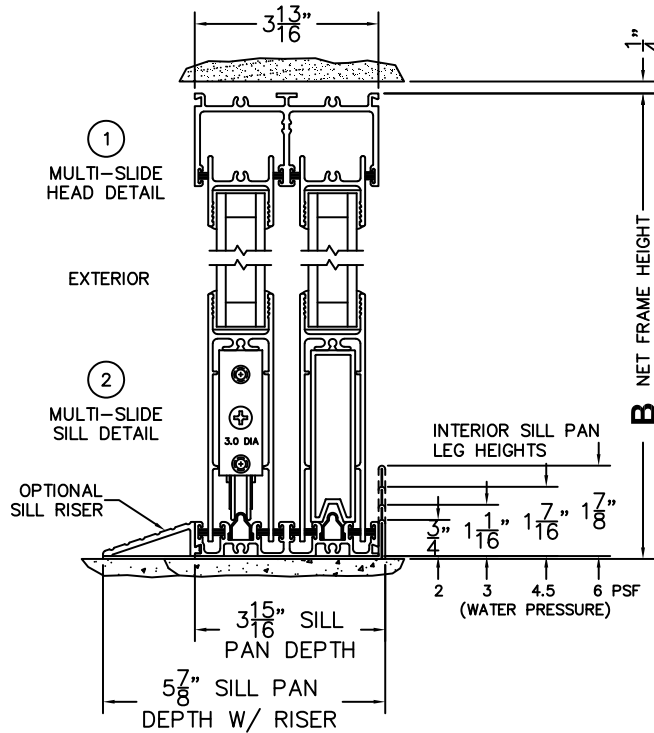

FLEETWOOD
WINDOWS & DOORS
FleetwoodUSA.com

NORWOOD 3070EX M/S
XO CUSTOM CONFIGURATION
NO SCREENS

ORDER NO.:

ITEM NO.:

REQUIRED DEALER INFO.

A(NET FRAME WIDTH)

B(NET FRAME HEIGHT)

SILL PAN HEIGHT (INTERIOR LEG)
(3/4", 1-1/16", 1-7/16" OR 1-7/8")

(USE RULER TO SCALE DIMENSIONS IN INCHES)

SCALE: 1/4

NOTES:

3 LOCK JAMB 4 INTERLOCKERS 5 FIXED JAMB