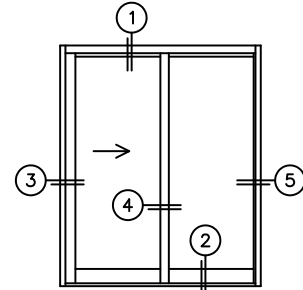

FLEETWOOD
WINDOWS & DOORS
FleetwoodUSA.com

NORWOOD 3070EX M/S
XO CUSTOM CONFIGURATION
NO SCREENS

ORDER NO.:

ITEM NO.:

REQUIRED DEALER INFO.

A(NET FRAME WIDTH)

B(NET FRAME HEIGHT)

SILL PAN HEIGHT (INTERIOR LEG)
(3/4", 1-1/16", 1-7/16" OR 1-7/8")

(USE RULER TO SCALE DIMENSIONS IN INCHES)

SCALE: 1/4

NOTES:

XO DOOR SHOWN