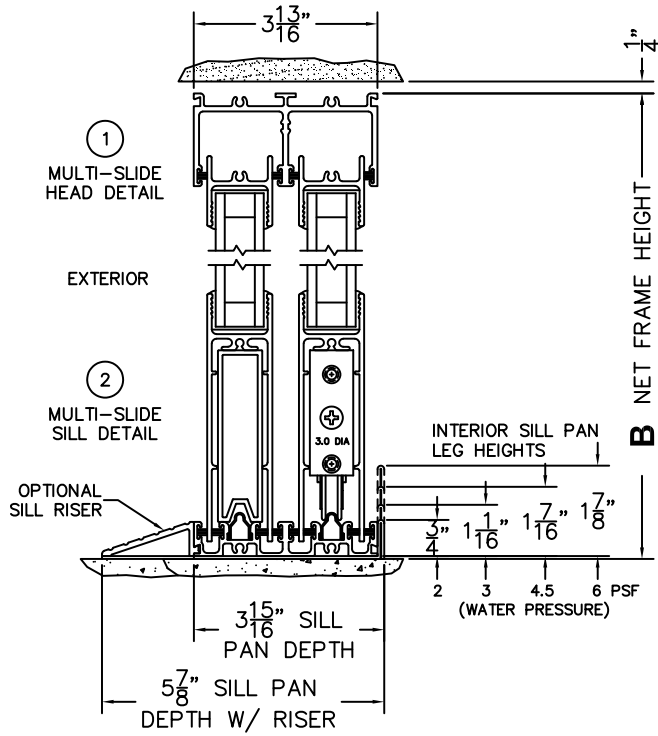

FLEETWOOD
WINDOWS & DOORS
FleetwoodUSA.com

NORWOOD 3070EX M/S
XO CUSTOM CONFIGURATION
NO SCREENS

ORDER NO.:

ITEM NO.:

REQUIRED DEALER INFO.

A(NET FRAME WIDTH)

B(NET FRAME HEIGHT)

SILL PAN HEIGHT (INTERIOR LEG)
(3/4", 1-1/16", 1-7/16" OR 1-7/8")

(USE RULER TO SCALE DIMENSIONS IN INCHES)

SCALE: 1/4

NOTES:

XO DOOR SHOWN