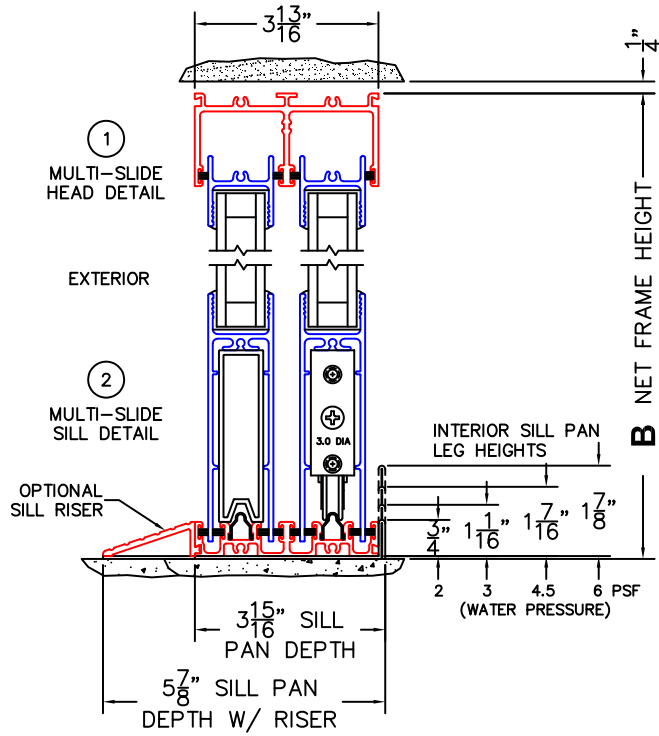

FLEETWOOD
WINDOWS & DOORS
FleetwoodUSA.com

NORWOOD 3070EX M/S
XO CUSTOM CONFIGURATION
NO SCREENS

ORDER NO.:

ITEM NO.:

REQUIRED DEALER INFO.

A(NET FRAME WIDTH)

B(NET FRAME HEIGHT)

SILL PAN HEIGHT (INTERIOR LEG)
(3/4", 1-1/16", 1-7/16" OR 1-7/8")

(USE RULER TO SCALE DIMENSIONS IN INCHES)

SCALE: 1/4

NOTES:

XO DOOR SHOWN