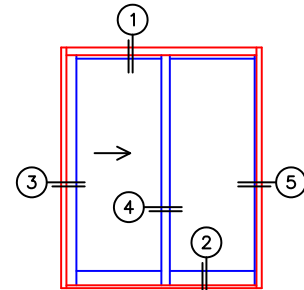

FLEETWOOD
WINDOWS & DOORS
FleetwoodUSA.com

NORWOOD 3070EX M/S
XO CUSTOM CONFIGURATION
NO SCREENS

ORDER NO.:

ITEM NO.:

REQUIRED DEALER INFO.

A(NET FRAME WIDTH)

B(NET FRAME HEIGHT)

SILL PAN HEIGHT (INTERIOR LEG)
(3/4", 1-1/16", 1-7/16" OR 1-7/8")

(USE RULER TO SCALE DIMENSIONS IN INCHES)

SCALE: 1/4

NOTES:

XO DOOR SHOWN