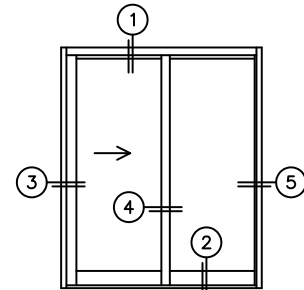

FLEETWOOD
WINDOWS & DOORS
FleetwoodUSA.com

NORWOOD 3070EX M/S
XO CUSTOM CONFIGURATION
NO SCREENS

ORDER NO.:

ITEM NO.:

REQUIRED DEALER INFO.

A(NET FRAME WIDTH)

B(NET FRAME HEIGHT)

SILL PAN HEIGHT (INTERIOR LEG)
(3/4", 1-1/16", 1-7/16" OR 1-7/8")

(USE RULER TO SCALE DIMENSIONS IN INCHES)

SCALE: 1/4

NOTES:

XO DOOR SHOWN