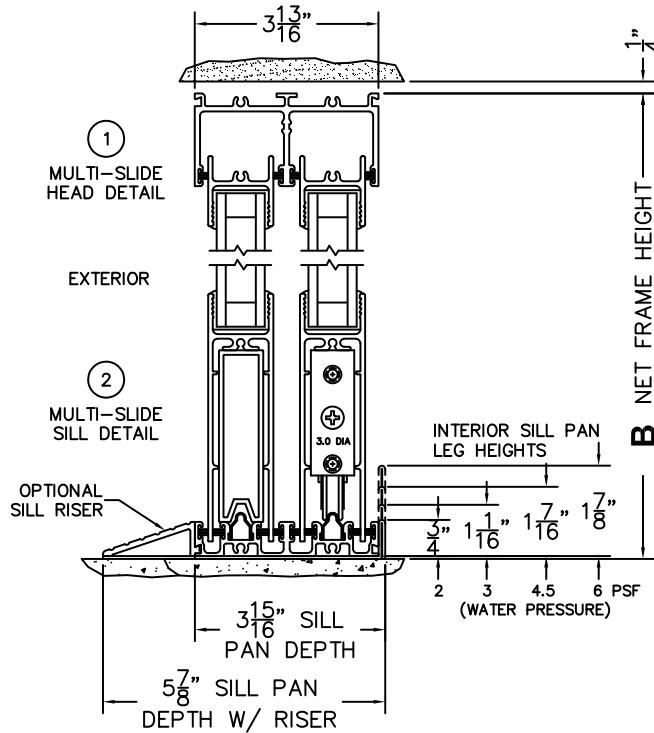

FLEETWOOD
WINDOWS & DOORS
FleetwoodUSA.com

NORWOOD 3070EX M/S
XO CUSTOM CONFIGURATION
NO SCREENS

ORDER NO.:

ITEM NO.:

REQUIRED DEALER INFO.

A(NET FRAME WIDTH)

B(NET FRAME HEIGHT)

SILL PAN HEIGHT (INTERIOR LEG)
(3/4", 1-1/16", 1-7/16" OR 1-7/8")

(USE RULER TO SCALE DIMENSIONS IN INCHES)

SCALE: 1/4

NOTES:

XO DOOR SHOWN