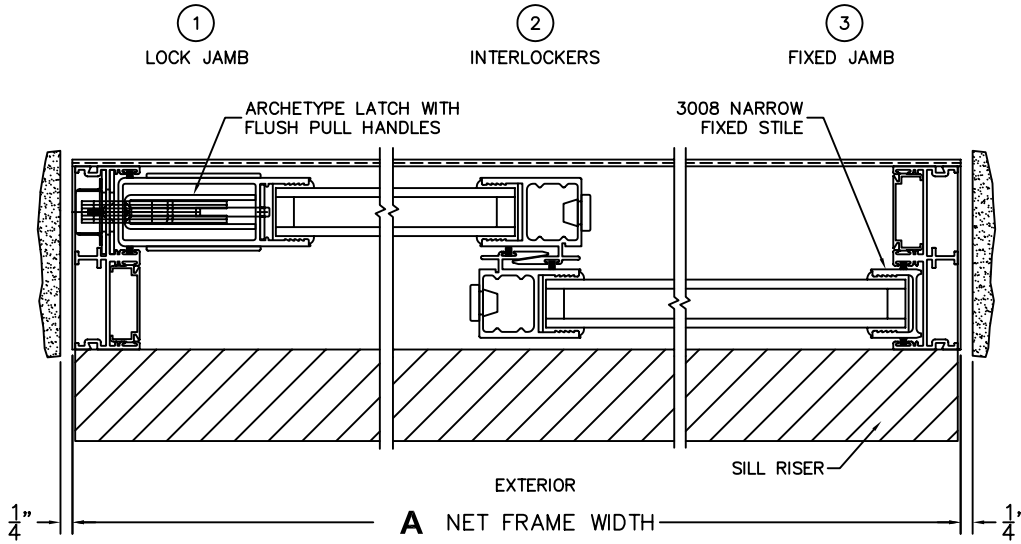

FLEETWOOD
WINDOWS & DOORS
FleetwoodUSA.com

NORWOOD 3070EX M/S
XO CUSTOM CONFIGURATION
NO SCREENS

ORDER NO.:

ITEM NO.:

SCALE: 1/4

FLUSH STACK: PANELS IN OPEN POSITION