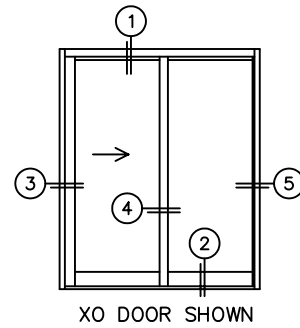

FLEETWOOD
WINDOWS & DOORS
FleetwoodUSA.com

NORWOOD 3070EX M/S
XO CUSTOM CONFIGURATION
NO SCREENS

ORDER NO.:

ITEM NO.:

SCALE: 1/4

REQUIRED DEALER INFO.

A (NET FRAME WIDTH)

B (NET FRAME HEIGHT)

SILL PAN HEIGHT (INTERIOR LEG)
(3/4", 1-1/16", 1-7/16" OR 1-7/8")

NOTES:

③ LOCK JAMB

④ INTERLOCKERS

⑤ FIXED JAMB

FLEETWOOD
 WINDOWS & DOORS
 FleetwoodUSA.com

NORWOOD 3070EX M/S
 XO CUSTOM CONFIGURATION
 NO SCREENS

ORDER NO.:

ITEM NO.:

SCALE: 1/4

FLUSH STACK: DOOR SHOWN IN OPEN POSITION