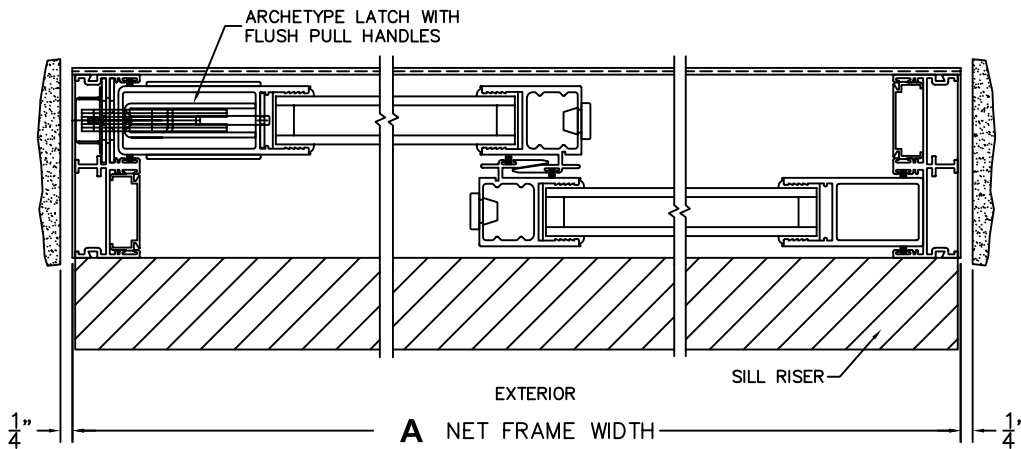

SILL PAN HEIGHT (INTERIOR LEG)
(3/4", 1-1/16", 1-7/16" OR 1-7/8")

NOTES:

③ LOCK JAMB

④ INTERLOCKERS

⑤ FIXED JAMB

FLEETWOOD
 WINDOWS & DOORS
 FleetwoodUSA.com

NORWOOD 3070EX M/S
 XO CUSTOM CONFIGURATION
 NO SCREENS

ORDER NO.:

ITEM NO.:

SCALE: 1/4

FLUSH STACK: DOOR SHOWN IN OPEN POSITION