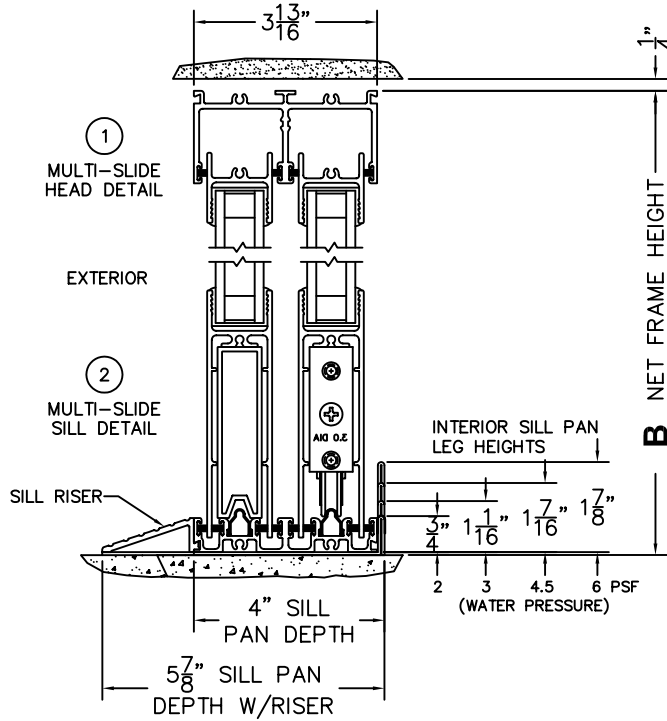

SILL PAN HEIGHT (INTERIOR LEG)
(3/4", 1-1/16", 1-7/16" OR 1-7/8")

NOTES:

③ LOCK JAMB

④ INTERLOCKERS

⑤ FIXED JAMB

FLEETWOOD
 WINDOWS & DOORS
 FleetwoodUSA.com

NORWOOD 3070EX M/S
 XO CUSTOM CONFIGURATION
 NO SCREENS

ORDER NO.:

ITEM NO.:

SCALE: 1/4

FLUSH STACK: DOOR SHOWN IN OPEN POSITION