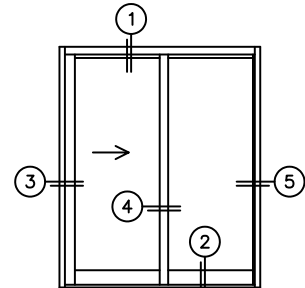

FLEETWOOD
WINDOWS & DOORS
FleetwoodUSA.com

NORWOOD 3070EX M/S
XO CUSTOM CONFIGURATION
NO SCREENS

ORDER NO.:

ITEM NO.:

REQUIRED DEALER INFO.

A (NET FRAME WIDTH)

B (NET FRAME HEIGHT)

SILL PAN HEIGHT (INTERIOR LEG)
(3/4", 1-1/16", 1-7/16" OR 1-7/8")

(USE RULER TO SCALE DIMENSIONS IN INCHES)

SCALE: 1/4

NOTES:

XO DOOR SHOWN