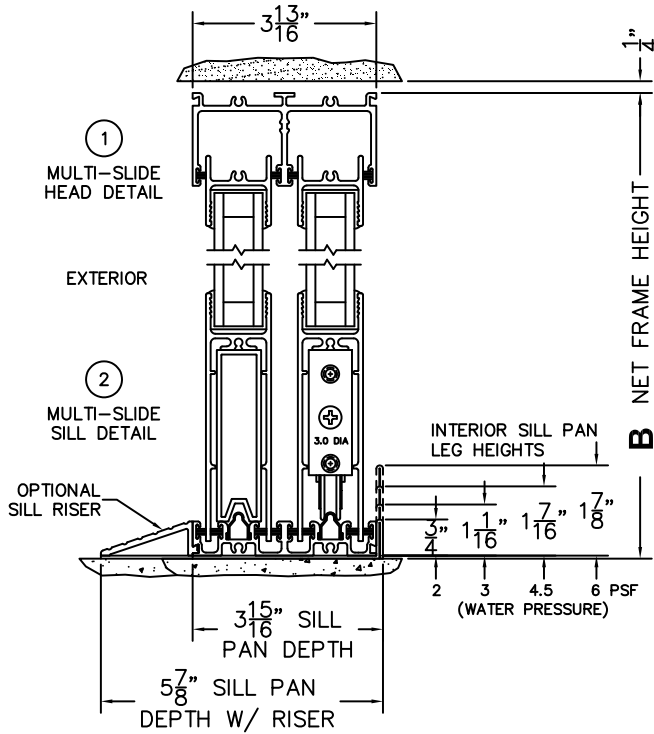

FLEETWOOD
WINDOWS & DOORS
FleetwoodUSA.com

NORWOOD 3070EX M/S
XO CUSTOM CONFIGURATION
NO SCREENS

ORDER NO.:

ITEM NO.:

REQUIRED DEALER INFO.

A (NET FRAME WIDTH)

B (NET FRAME HEIGHT)

SILL PAN HEIGHT (INTERIOR LEG)
(3/4", 1-1/16", 1-7/16" OR 1-7/8")

(USE RULER TO SCALE DIMENSIONS IN INCHES)

SCALE: 1/4

NOTES:

XO DOOR SHOWN