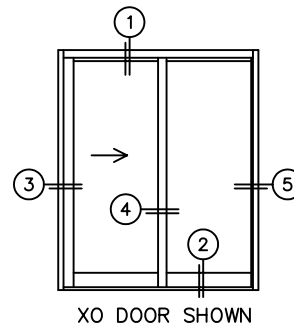

FLEETWOOD
WINDOWS & DOORS
FleetwoodUSA.com

NORWOOD 3070EX M/S
XO CUSTOM CONFIGURATION
NO SCREENS

ORDER NO.:

ITEM NO.:

SCALE: 1/4

REQUIRED DEALER INFO.

A (NET FRAME WIDTH)

B (NET FRAME HEIGHT)

SILL PAN HEIGHT (INTERIOR LEG)
(3/4", 1-1/16", 1-7/16" OR 1-7/8")

NOTES:

FLEETWOOD
 WINDOWS & DOORS
 FleetwoodUSA.com

NORWOOD 3070EX M/S
 XO CUSTOM CONFIGURATION
 NO SCREENS

ORDER NO.:

ITEM NO.:

SCALE: 1/4

DOOR SHOWN IN OPEN POSITION