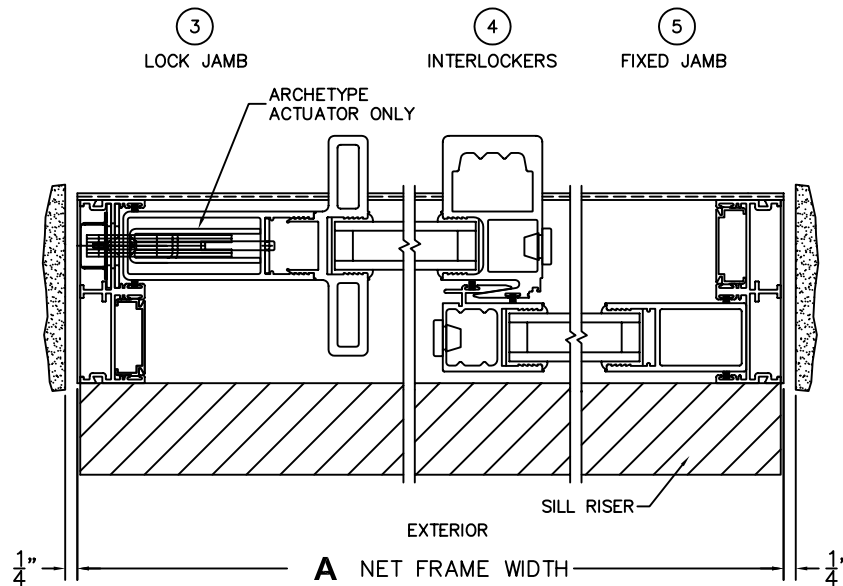

FLEETWOOD
WINDOWS & DOORS
FleetwoodUSA.com

NORWOOD 3070EX M/S
XO CUSTOM CONFIGURATION
NO SCREENS

ORDER NO.:

ITEM NO.:

SCALE: 1/4

REQUIRED DEALER INFO.

A (NET FRAME WIDTH)

B (NET FRAME HEIGHT)

SILL PAN HEIGHT (INTERIOR LEG)
(3/4", 1-1/16", 1-7/16" OR 1-7/8")

NOTES:

FLEETWOOD
 WINDOWS & DOORS
 FleetwoodUSA.com

NORWOOD 3070EX M/S
 XO CUSTOM CONFIGURATION
 NO SCREENS

ORDER NO.:

ITEM NO.:

SCALE: 1/4

DOOR SHOWN IN OPEN POSITION