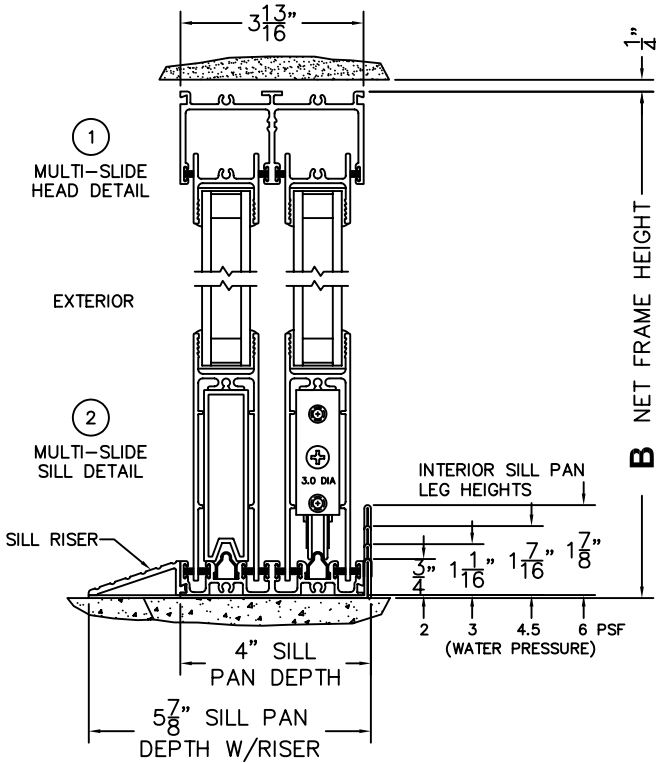

FLEETWOOD
WINDOWS & DOORS
FleetwoodUSA.com

NORWOOD 3070EX M/S
XO CUSTOM CONFIGURATION
NO SCREENS

ORDER NO.:

ITEM NO.:

SCALE: 1/4

REQUIRED DEALER INFO.

A (NET FRAME WIDTH)

B (NET FRAME HEIGHT)

SILL PAN HEIGHT (INTERIOR LEG)
(3/4", 1-1/16", 1-7/16" OR 1-7/8")

NOTES:

FLEETWOOD
 WINDOWS & DOORS
 FleetwoodUSA.com

NORWOOD 3070EX M/S
 XO CUSTOM CONFIGURATION
 NO SCREENS

ORDER NO.:

ITEM NO.:

SCALE: 1/4

DOOR SHOWN IN OPEN POSITION