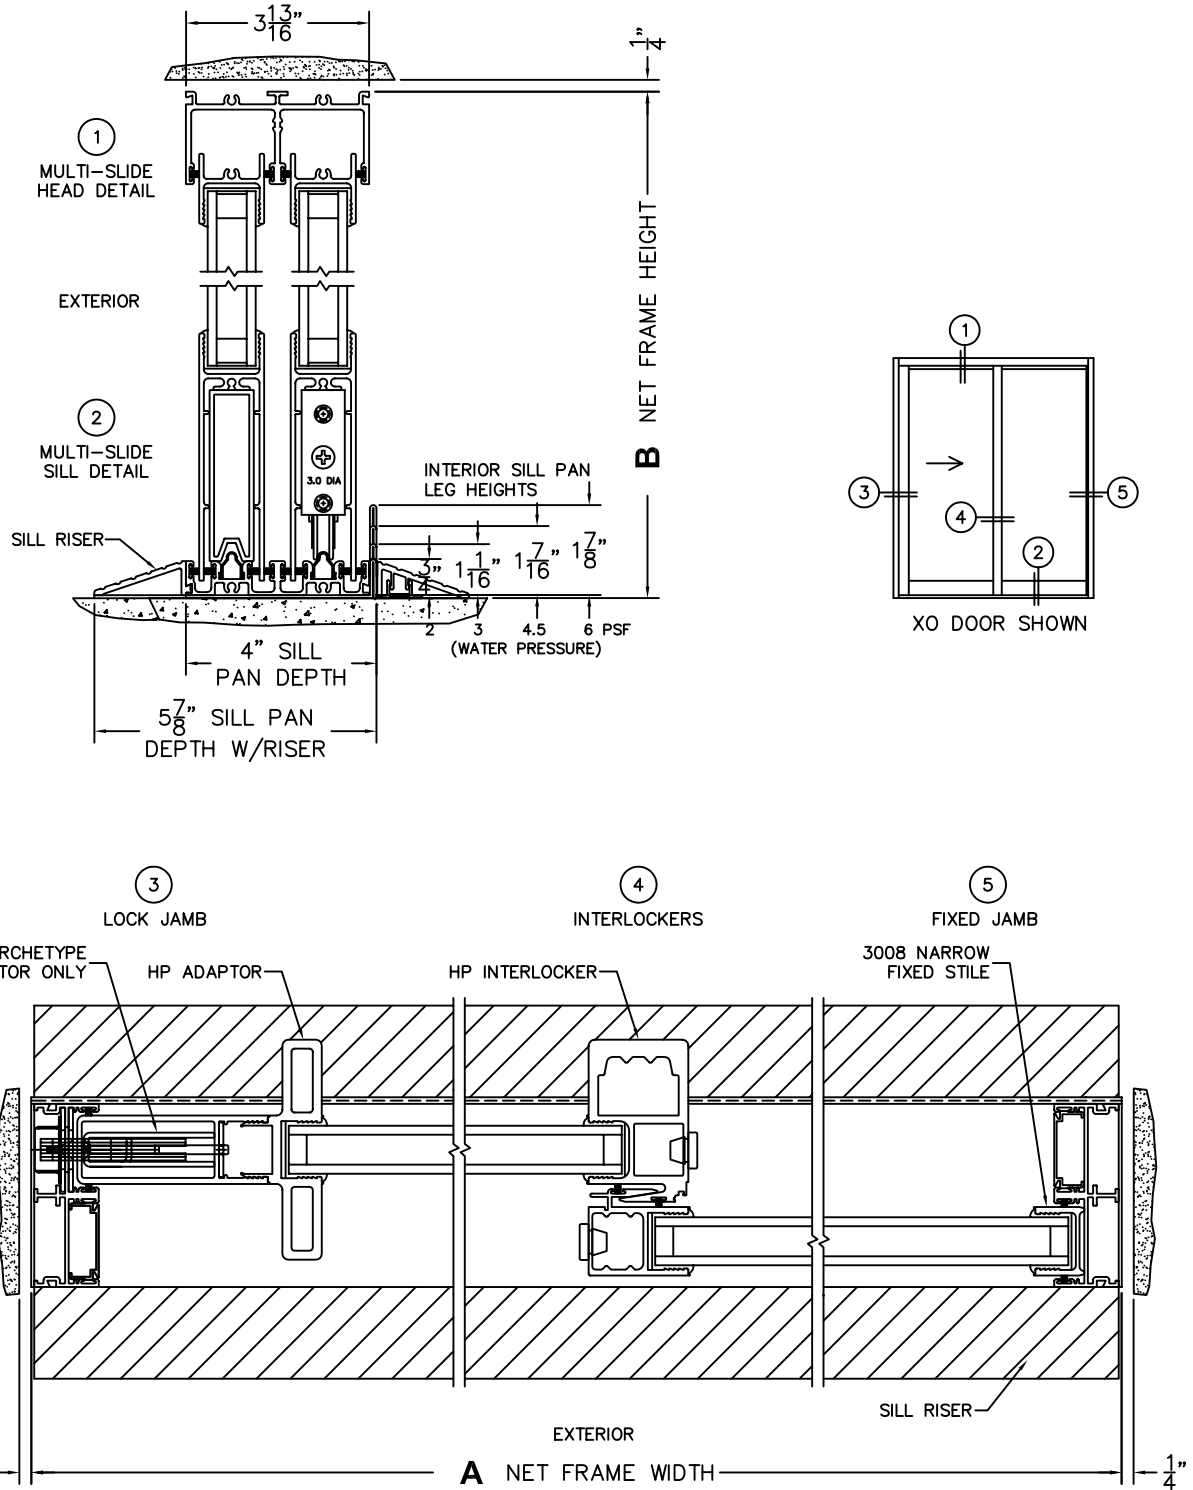

SCALE: 1/4

FLEETWOOD
 WINDOWS & DOORS
 FleetwoodUSA.com

NORWOOD 3070EX M/S
 XO CUSTOM CONFIGURATION
 NO SCREENS

ORDER NO.:

ITEM NO.:

SCALE: 1/4

NON-FLUSH STACK: PANELS IN OPEN POSITION