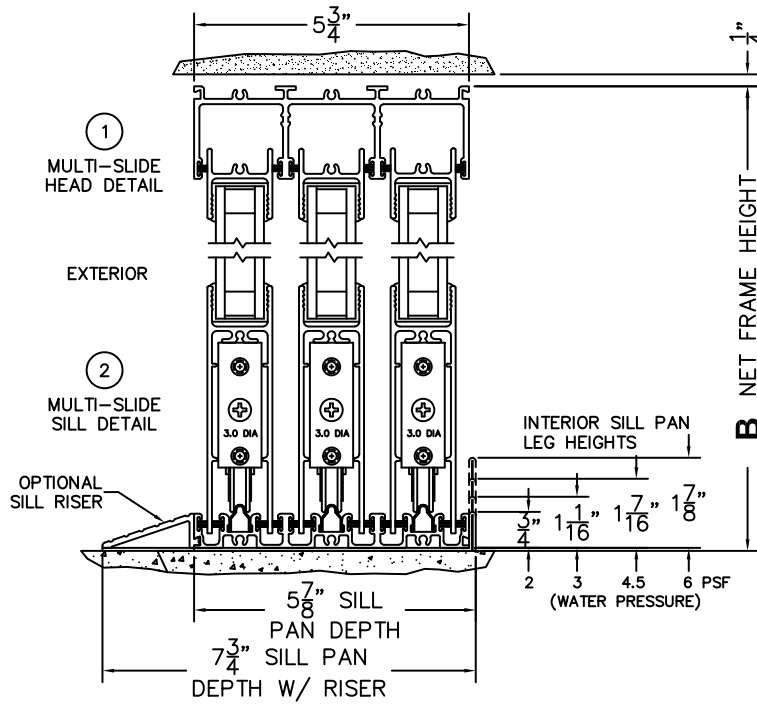

# NORWOOD 3070EX M/S

XIXXX STANDARD CONFIGURATION  
NO SCREENS

ORDER NO.:

ITEM NO.:

REQUIRED DEALER INFO.

**A**(NET FRAME WIDTH)

**B**(NET FRAME HEIGHT)

SILL PAN HEIGHT(INTERIOR LEG)  
(3/4", 1-1/16", 1-7/16" OR 1-7/8")

NOTES:

(USE RULER TO SCALE DIMENSIONS IN INCHES)

SCALE: 1/4

XIXXX DOOR SHOWN