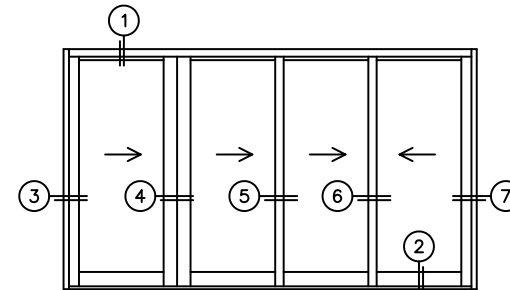

# NORWOOD 3070EX M/S

XIXXX STANDARD CONFIGURATION  
NO SCREENS

ORDER NO.:

ITEM NO.:

REQUIRED DEALER INFO.

**A**(NET FRAME WIDTH)

**B**(NET FRAME HEIGHT)

SILL PAN HEIGHT(INTERIOR LEG)  
(3/4", 1-1/16", 1-7/16" OR 1-7/8")

NOTES:

(USE RULER TO SCALE DIMENSIONS IN INCHES)

SCALE: 1/4

XIXXX DOOR SHOWN