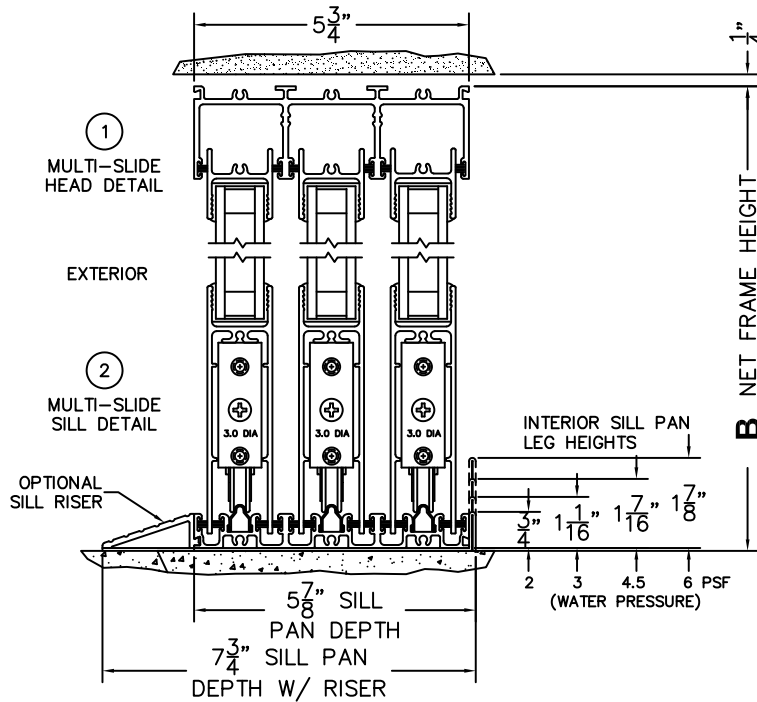

SILL PAN HEIGHT (INTERIOR LEG)
(3/4", 1-1/16", 1-7/16" OR 1-7/8")

NOTES:

(USE RULER TO SCALE DIMENSIONS IN INCHES)

SCALE: 1/4

XIXXX DOOR SHOWN