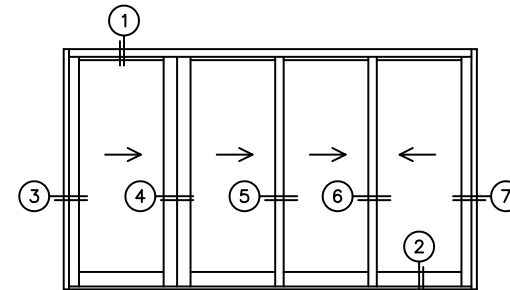

SILL PAN HEIGHT (INTERIOR LEG)
(3/4", 1-1/16", 1-7/16" OR 1-7/8")

NOTES:

(USE RULER TO SCALE DIMENSIONS IN INCHES)

SCALE: 1/4

XIXXX DOOR SHOWN